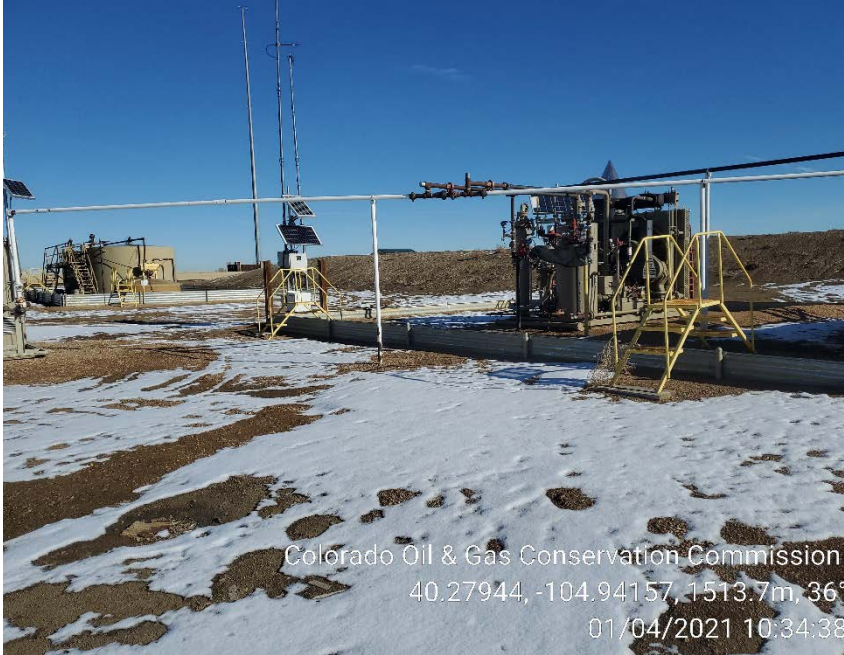

Inspection Photos
Location Name: McCarty 30-4
Location ID: 323050

Colorado Oil & Gas Conservation Commission
40.27944, -104.94157, 1513.7m, 36°
01/04/2021 10:34:38

Production facility

Colorado Oil & Gas Conservation Commission
40.27803, -104.93111, 43°
01/04/2021 10:31:06

Wellhead

Inspection Photos
Location Name: McCarty 30-4
Location ID: 323050

Colorado Oil & Gas Conservation Commission
40.27961, -104.93735, 1509.5m, 63°
12/10/2020 11:50:27

Trash on 12/10/2020

Colorado Oil & Gas Conservation Commission
40.27972, -104.93731, 1487.6m, 75°
01/04/2021 10:31:11