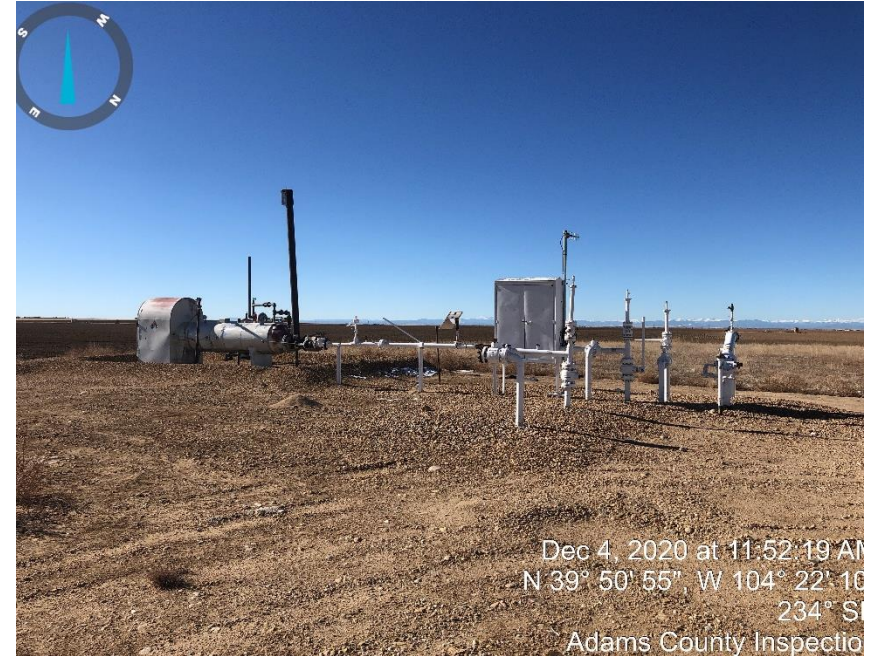

Inspection Photos  
Location Name: State of Colorado 2-30  
Location ID: 319775

Photo #1 Tanks.

Photo #2 Separator & meter.

**Inspection Photos**  
**Location Name: State of Colorado 2-30**  
**Location ID: 319775**

**Photo #3 Well Head.**