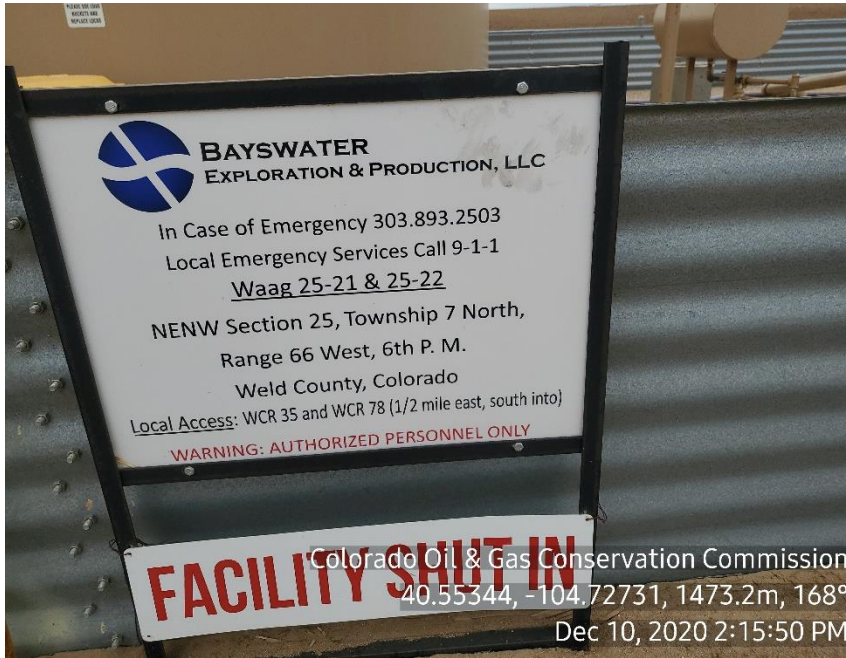

Inspection Photos  
Location Name: Waag 25-21  
Location ID: 310408

Photo 1: Tank Battery Sign

Photo 2: Trash removed