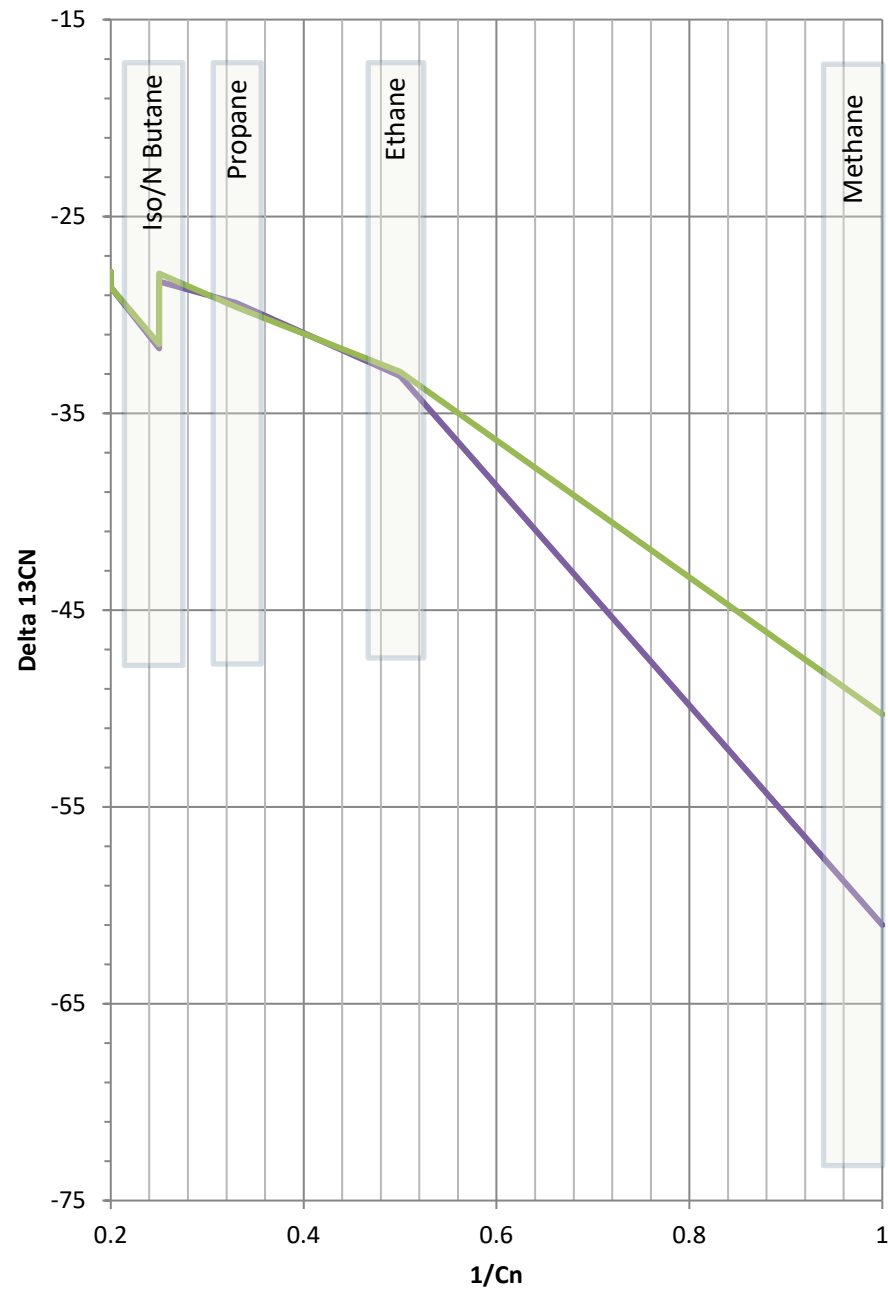

# Stable Isotope Interpretive Plots

STROMQUIST 34-21 BDH  
STROMQUIST 34-21 PCS