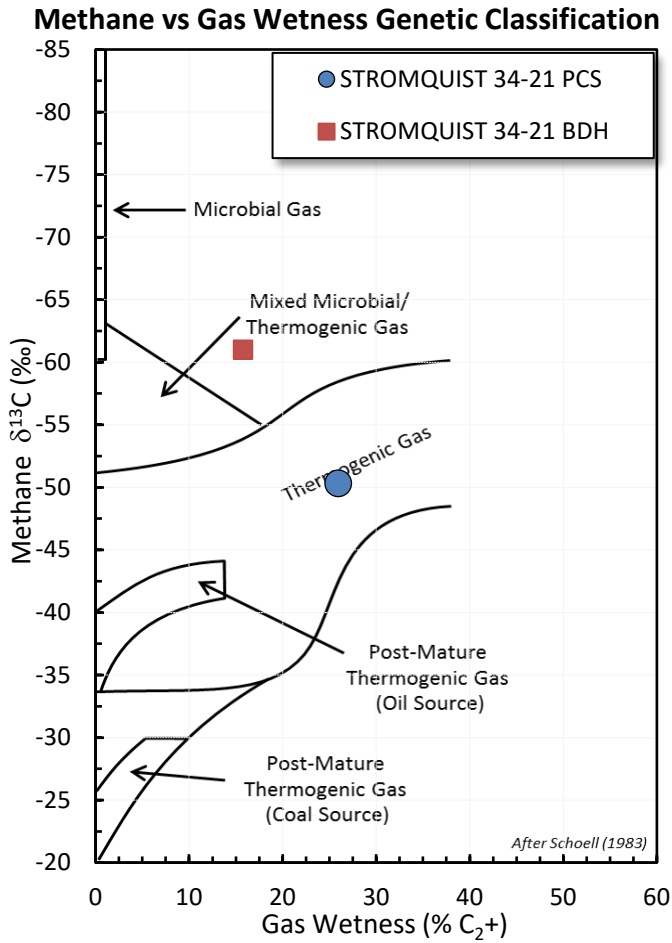

# Stable Isotope Interpretive Plots

STROMQUIST 34-21 BDH  
STROMQUIST 34-21 PCS