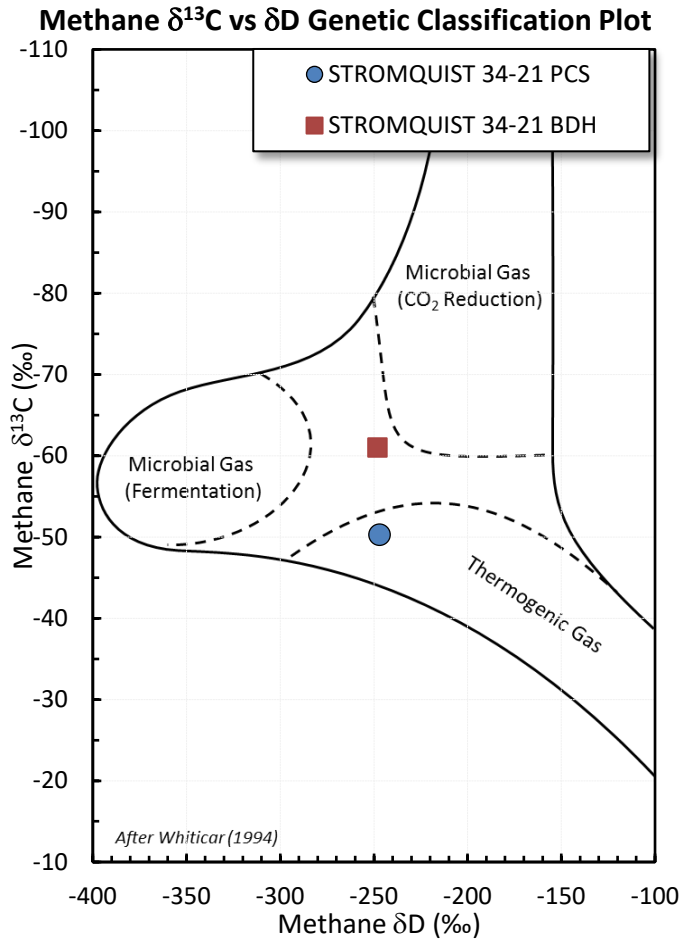

# Stable Isotope Interpretive Plots

STROMQUIST 34-21 BDH  
STROMQUIST 34-21 PCS