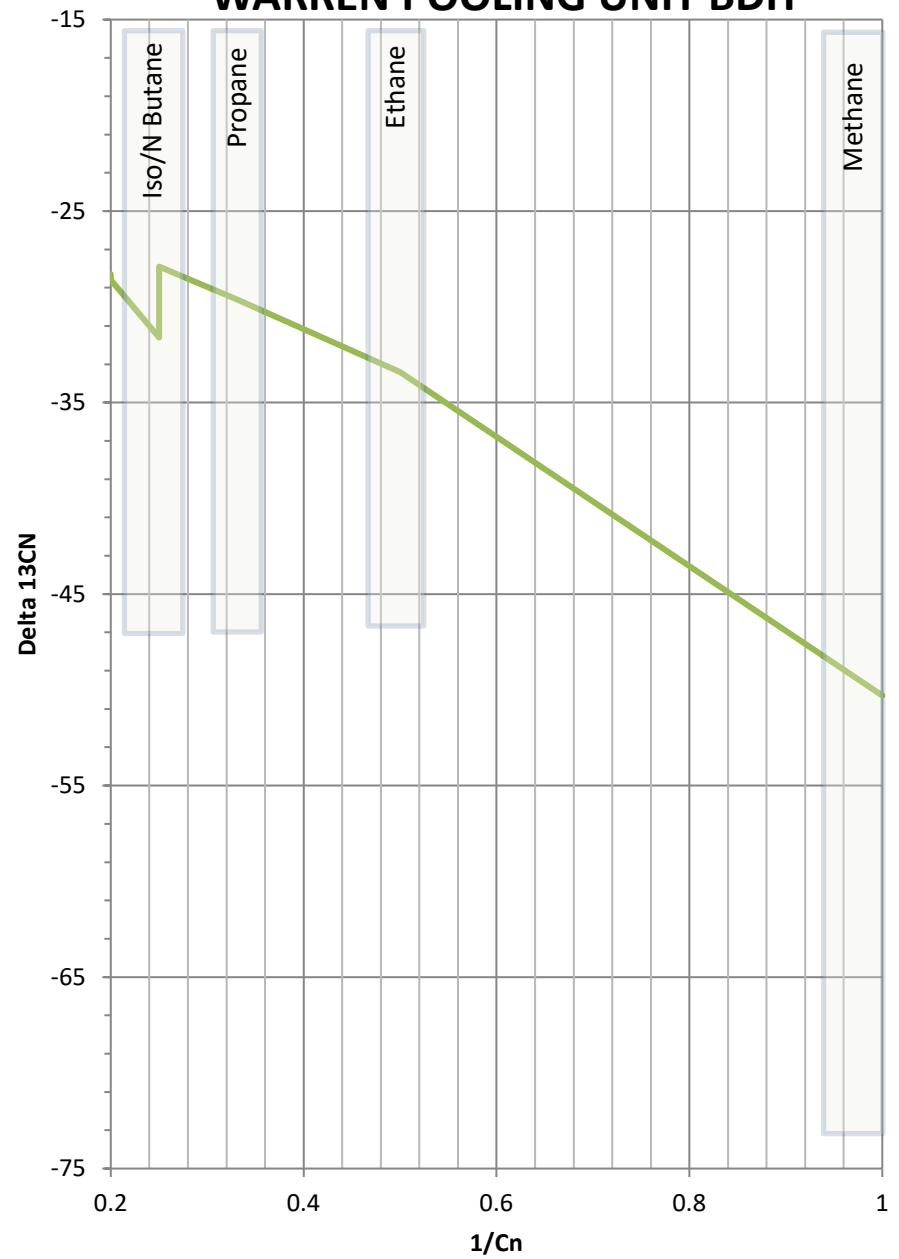

# Stable Isotope Interpretive Plots

# WARREN POOLING UNIT BDH

— WARREN POOLING UNIT BDH