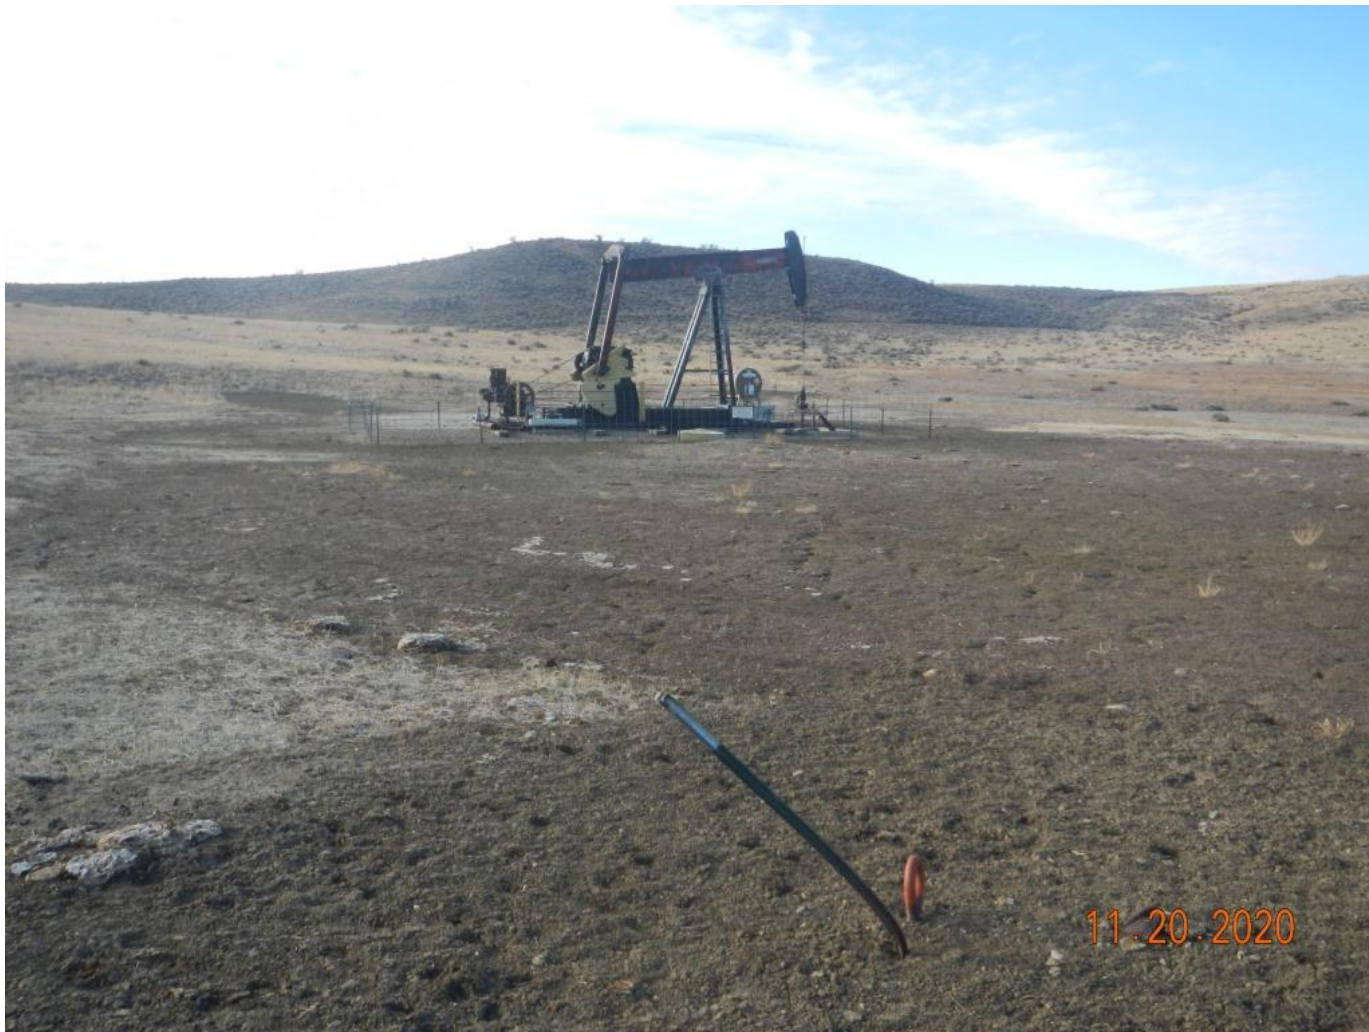

Inspection Photos

API#081-05370

Operator: Kaiser-Francis

Insp#: 692402709

Insp Date: 11/20/2020

Photo#1:

Overview of Location to West. Note Anchor marker in foreground, not a bright color.

November 20, 2020

Photo#2:
Birds nest in pump Jack.

November 20, 2020