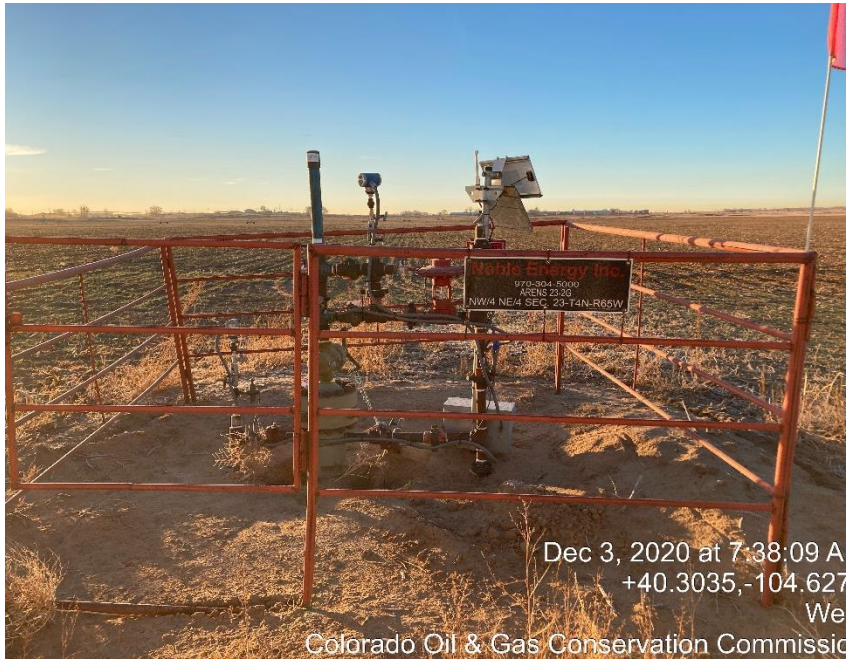

Inspection Photos
Location Name: Arens 23-2G
Location ID: 327946

Wellhead