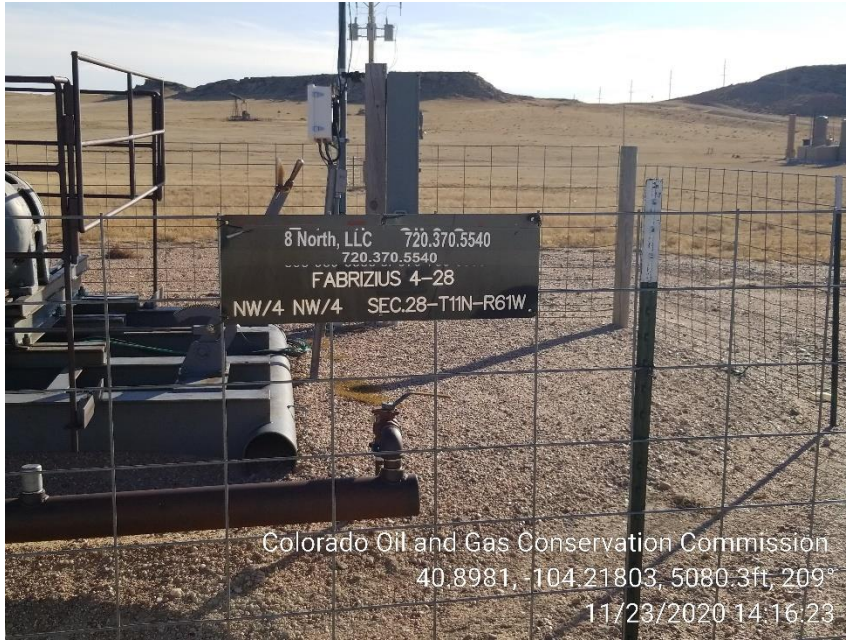

Inspection Photos
Location Name: Fabrizius 4-28
Location ID: 306452

Photo 1 – Wellhead Sign

Photo 2 – Pumping Unit