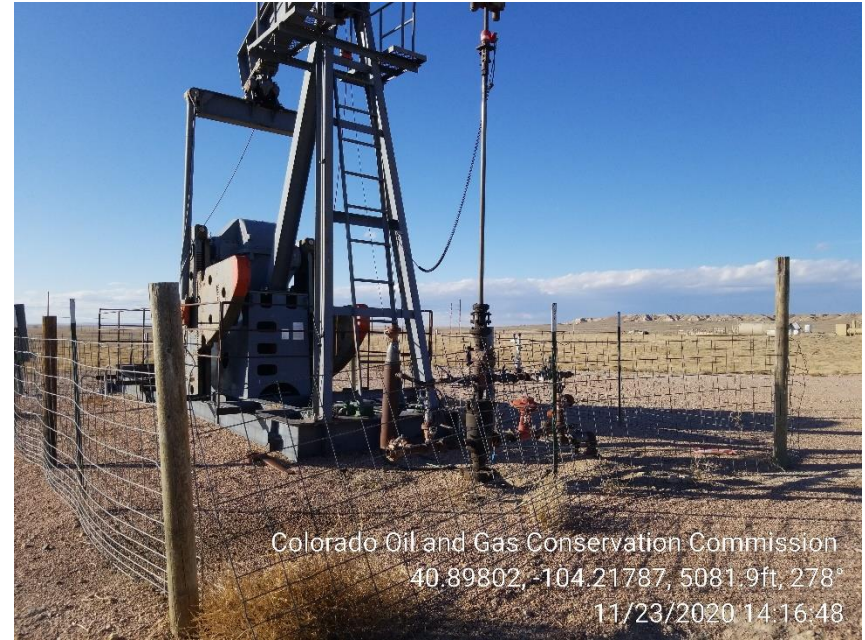

Inspection Photos
Location Name: Fabrizius 4-28
Location ID: 306452

Photo 1 – Wellhead Sign

Photo 2 – Pumping Unit