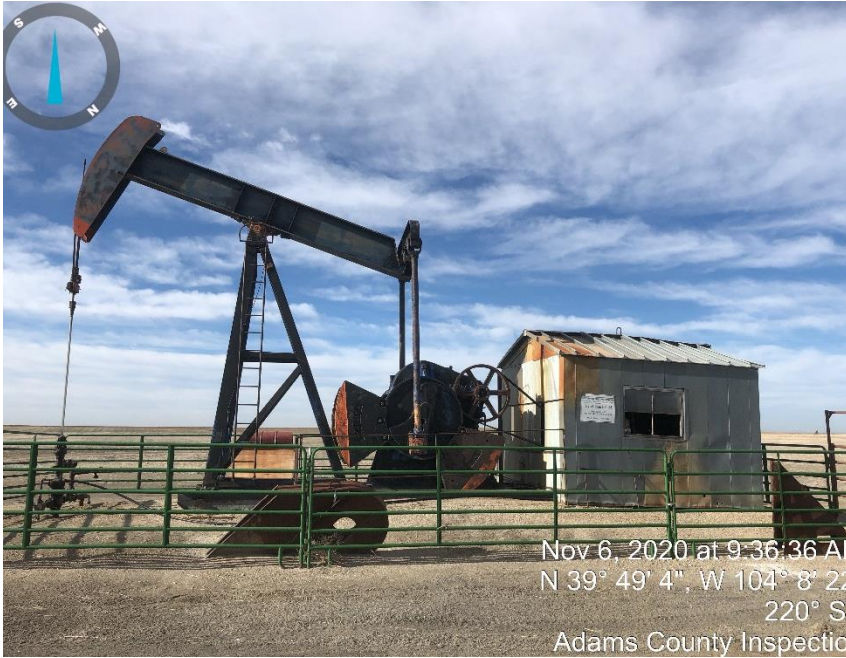

Inspection Photos
Location Name: Linnbur 6-23
Location ID: 320456

Photo #1 Pump Jack.

Photo #2 stained soil at wellhead.