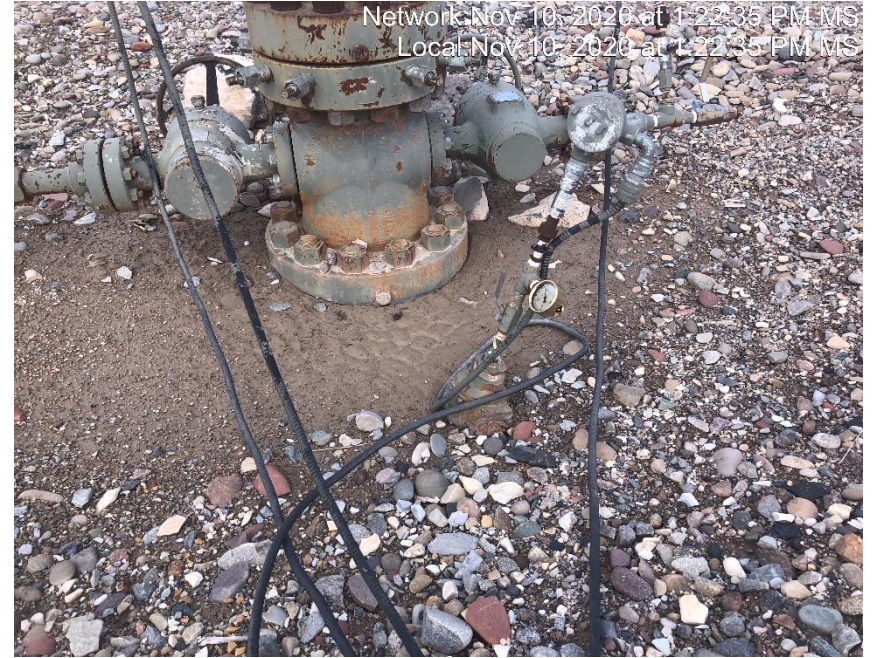

Inspection Photos

Location Name: CAERUS PICEANCE LLC ORCHARD-68S96W /17SWSW

Location ID: 311752

Photo #2232 from entrance to location.

Photo #2235 Braden head valves are not accessible on well 17-13DT.

Inspection Photos

Location Name: CAERUS PICEANCE LLC ORCHARD-68S96W /17SWSW

Location ID: 311752

Photo #2233 Tracking occurring from location to access road.

Photo #2234 Tracking occurring from location to access road.

Inspection Photos

Location Name: CAERUS PICEANCE LLC ORCHARD-68S96W /17SWSW

Location ID: 311752

Photo #2236 Tracking occurring from location to access road.