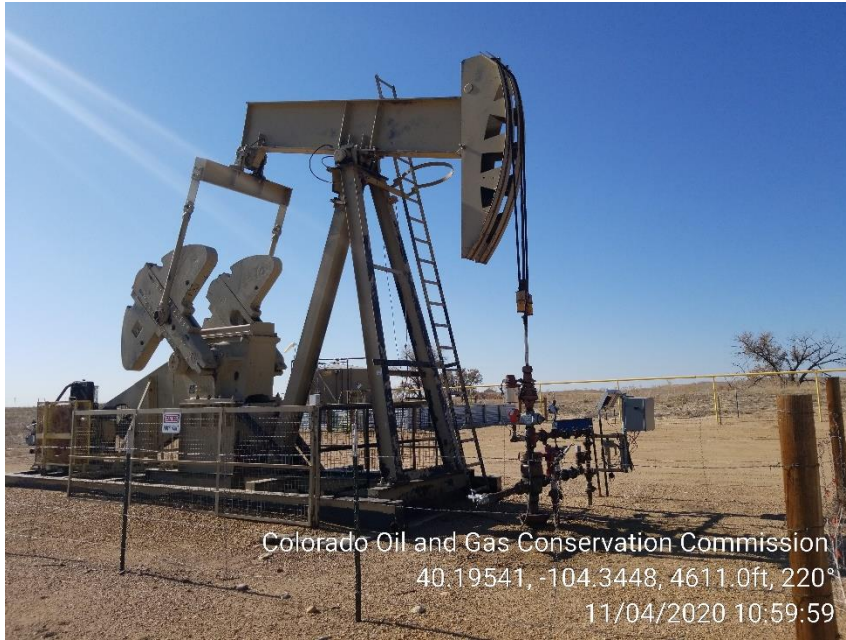

Inspection Photos
Location Name: HSR-Cervi State 10-29
Location ID: 330530

Photo 1 – Pumping Unit

Photo 2 – Wellhead Sign

Inspection Photos
Location Name: HSR-Cervi State 10-29
Location ID: 330530

Photo 3 – Tank Battery

Photo 4 – Separator

Inspection Photos
Location Name: HSR-Cervi State 10-29
Location ID: 330530

Photo 5 – Gas Meter Calibration Card