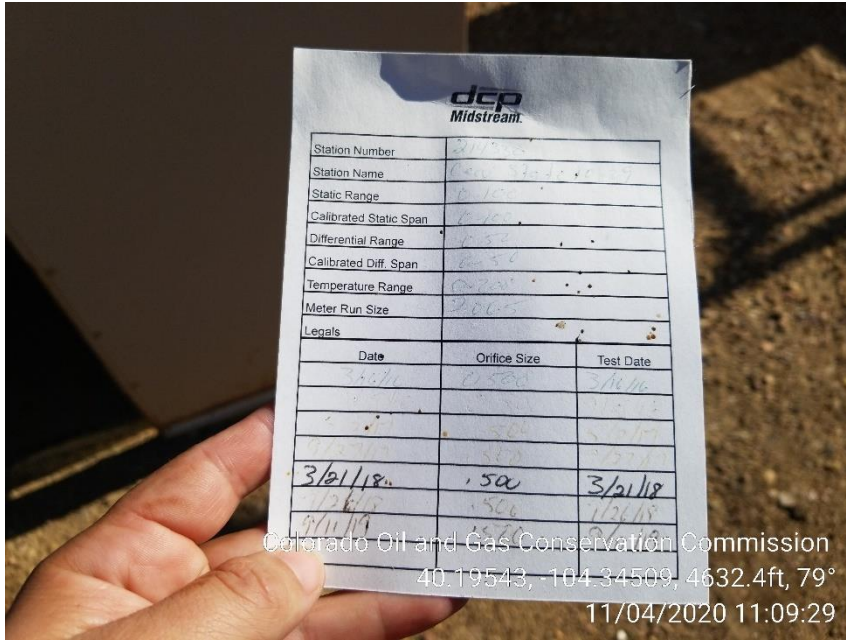

Inspection Photos
Location Name: HSR-Cervi State 10-29
Location ID: 330530

Photo 1 – Pumping Unit

Photo 2 – Wellhead Sign

Inspection Photos
Location Name: HSR-Cervi State 10-29
Location ID: 330530

Photo 3 – Tank Battery

Photo 4 – Separator

Inspection Photos
Location Name: HSR-Cervi State 10-29
Location ID: 330530

Photo 5 – Gas Meter Calibration Card