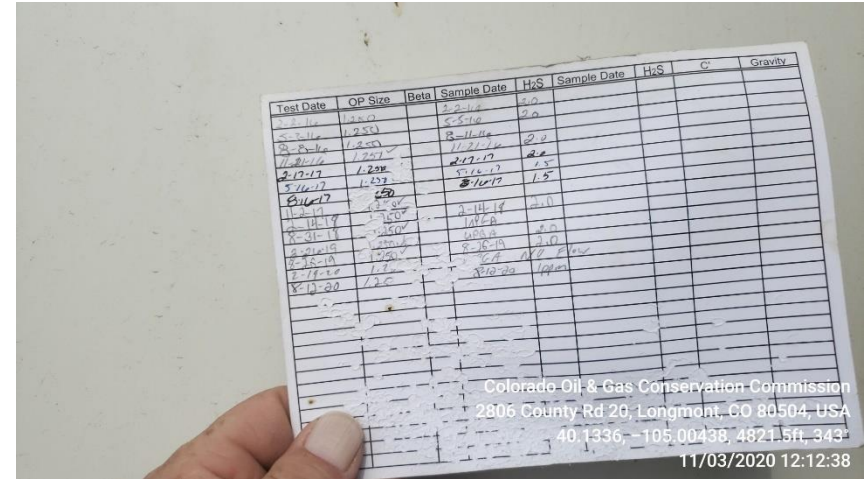

Inspection Photos
Location Name: Duckworth 33-16
Location ID: 336433

Photo 1 WH/sign

Photo 2 TB signs

Inspection Photos
Location Name: Duckworth 33-16
Location ID: 336433

Photo 3 WH/sign

Photo 4 TB

Inspection Photos
Location Name: Duckworth 33-16
Location ID: 336433

Colorado Oil & Gas Conservation Commission
 2806 County Rd 20, Longmont, CO 80504, USA
 40.13351, -105.00411, 4818.6ft, 271°
 11/03/2020 12:10:58

Test Date	OP Size	Beta	Sample Date	H ₂ S	Sample Date	H ₂ S	C	Gravity
11-21-19	1.250		11-21-19	2.0				
11-22-19	1.250		11-22-19	2.0				
11-23-19	1.250		11-23-19	2.0				
11-24-19	1.250		11-24-19	2.0				
11-25-19	1.250		11-25-19	2.0				
11-26-19	1.250		11-26-19	2.0				
11-27-19	1.250		11-27-19	2.0				
11-28-19	1.250		11-28-19	2.0				
11-29-19	1.250		11-29-19	2.0				
11-30-19	1.250		11-30-19	2.0				
12-01-19	1.250		12-01-19	2.0				
12-02-19	1.250		12-02-19	2.0				
12-03-19	1.250		12-03-19	2.0				
12-04-19	1.250		12-04-19	2.0				
12-05-19	1.250		12-05-19	2.0				
12-06-19	1.250		12-06-19	2.0				
12-07-19	1.250		12-07-19	2.0				
12-08-19	1.250		12-08-19	2.0				
12-09-19	1.250		12-09-19	2.0				
12-10-19	1.250		12-10-19	2.0				
12-11-19	1.250		12-11-19	2.0				
12-12-19	1.250		12-12-19	2.0				
12-13-19	1.250		12-13-19	2.0				
12-14-19	1.250		12-14-19	2.0				
12-15-19	1.250		12-15-19	2.0				
12-16-19	1.250		12-16-19	2.0				
12-17-19	1.250		12-17-19	2.0				
12-18-19	1.250		12-18-19	2.0				
12-19-19	1.250		12-19-19	2.0				
12-20-19	1.250		12-20-19	2.0				
12-21-19	1.250		12-21-19	2.0				
12-22-19	1.250		12-22-19	2.0				
12-23-19	1.250		12-23-19	2.0				
12-24-19	1.250		12-24-19	2.0				
12-25-19	1.250		12-25-19	2.0				
12-26-19	1.250		12-26-19	2.0				
12-27-19	1.250		12-27-19	2.0				
12-28-19	1.250		12-28-19	2.0				
12-29-19	1.250		12-29-19	2.0				
12-30-19	1.250		12-30-19	2.0				
12-31-19	1.250		12-31-19	2.0				