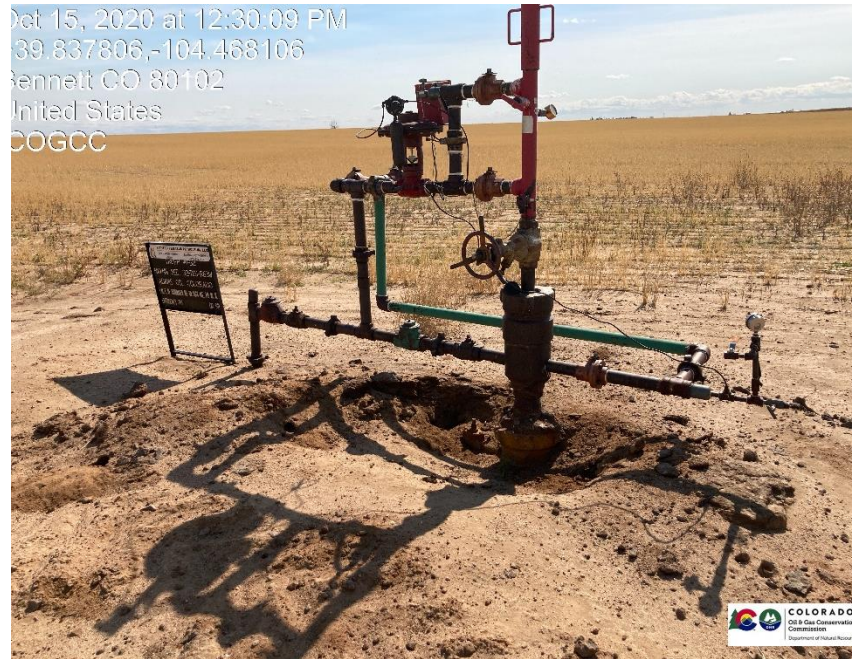

Inspection Photos
Location Name: Trupp 1-32
Location ID: 319975

Pic 1