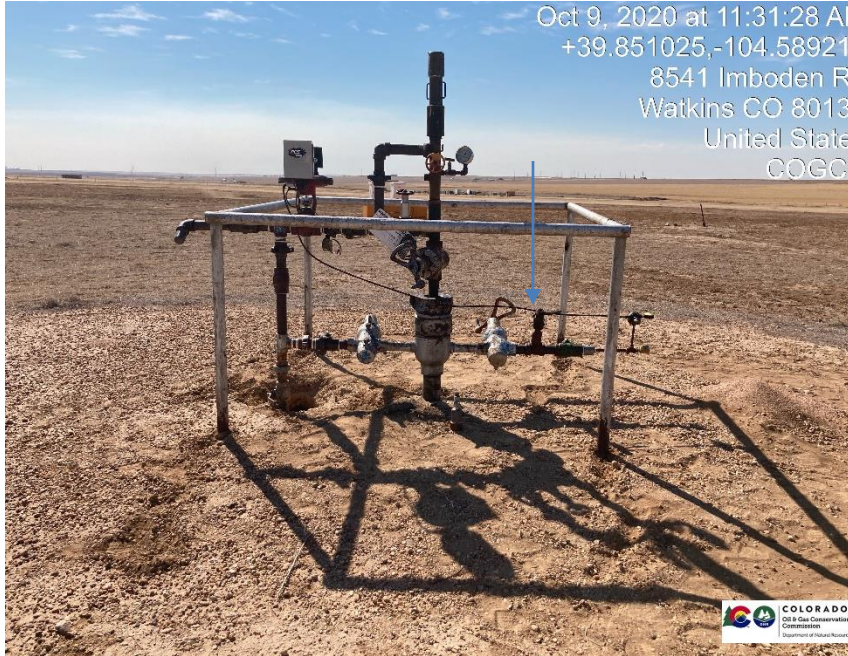

Inspection Photos
Location Name: Moran 1
Location ID: 319771

Pic 1 mechanical issue on valve on casing line venting gas

Pic 2 mechanical issue on valve on casing line venting gas

Inspection Photos
Location Name: Moran 1
Location ID: 319771

Pic 3

Pic 4