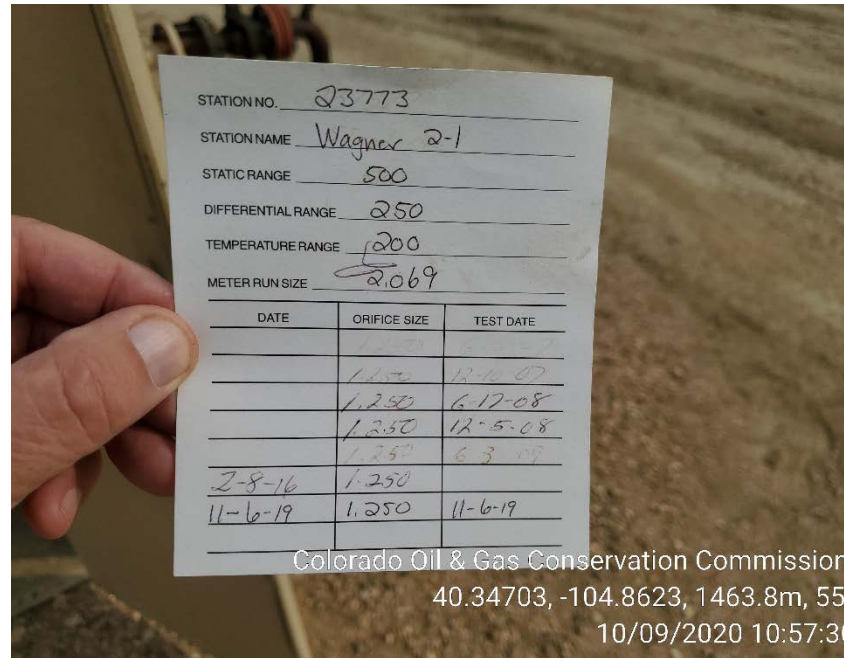

Inspection Photos  
Location Name: Wagner 2-1  
Location ID: 323293

Tank battery

Wellhead

**Inspection Photos**  
**Location Name: Wagner 2-1**  
**Location ID: 323293**

**Debris on 7/15/2020**

**Debris on 10/9/2020**

**Inspection Photos**  
**Location Name: Wagner 2-1**  
**Location ID: 323293**

**Master valve leak and stained soil on 7/15/2020**

**Master valve leak and stained soil on 10/9/2020**

**Inspection Photos**  
**Location Name: Wagner 2-1**  
**Location ID: 323293**

**Calibration card on 10/9/2020**