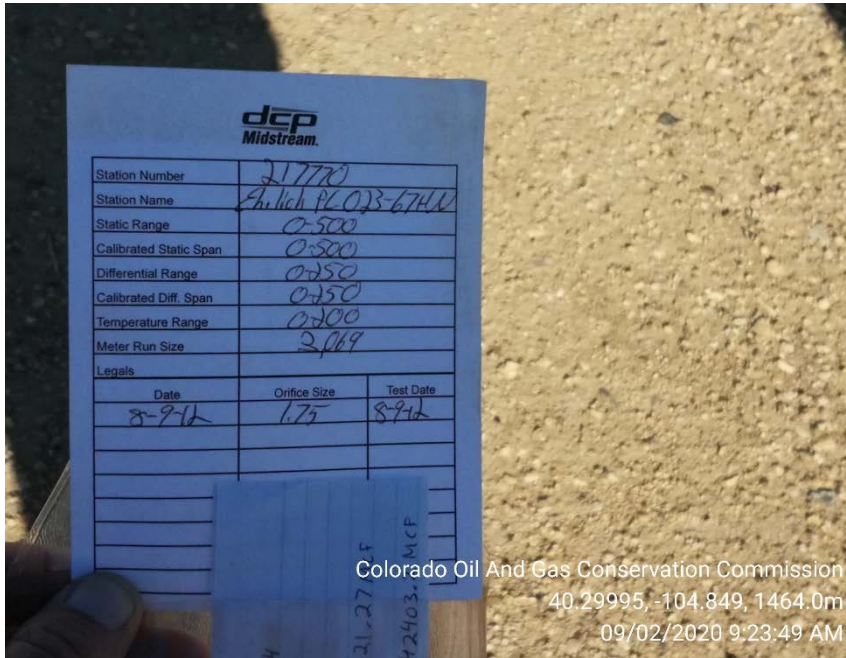

Inspection Photos
Location Name: Ehrlich PC O 23-69 HN
Location ID: 328416

Production facility

Wellheads

Inspection Photos
Location Name: Ehrlich PC O 23-69 HN
Location ID: 328416

Calibration card on 9/2/2020

Calibration card on 10/9/2020

Colorado Oil And Gas Conservation Commission
 40.29995, -104.849, 1464.0m
 09/02/2020 9:23:49 AM

Colorado Oil & Gas Conservation Commission
 40.29993, -104.84898, 1459.9m, 255°
 10/09/2020 09:58:12