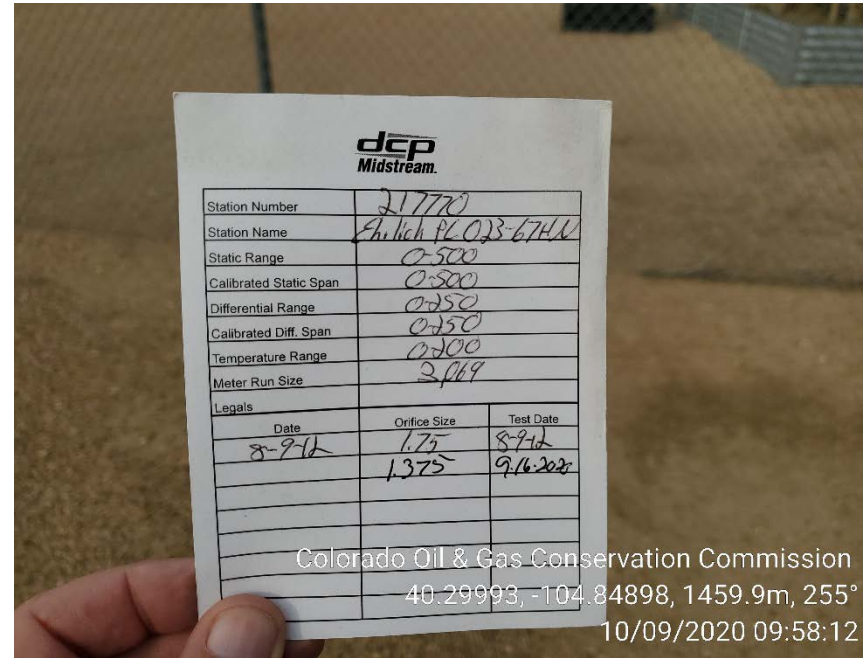

Inspection Photos
Location Name: Ehrlich PC O 23-69 HN
Location ID: 328416

Production facility

Wellheads

Inspection Photos
Location Name: Ehrlich PC O 23-69 HN
Location ID: 328416

Calibration card on 9/2/2020

Calibration card on 10/9/2020

Colorado Oil And Gas Conservation Commission
 40.29995, -104.849, 1464.0m
 09/02/2020 9:23:49 AM

Colorado Oil & Gas Conservation Commission
 40.29993, -104.84898, 1459.9m, 255°
 10/09/2020 09:58:12