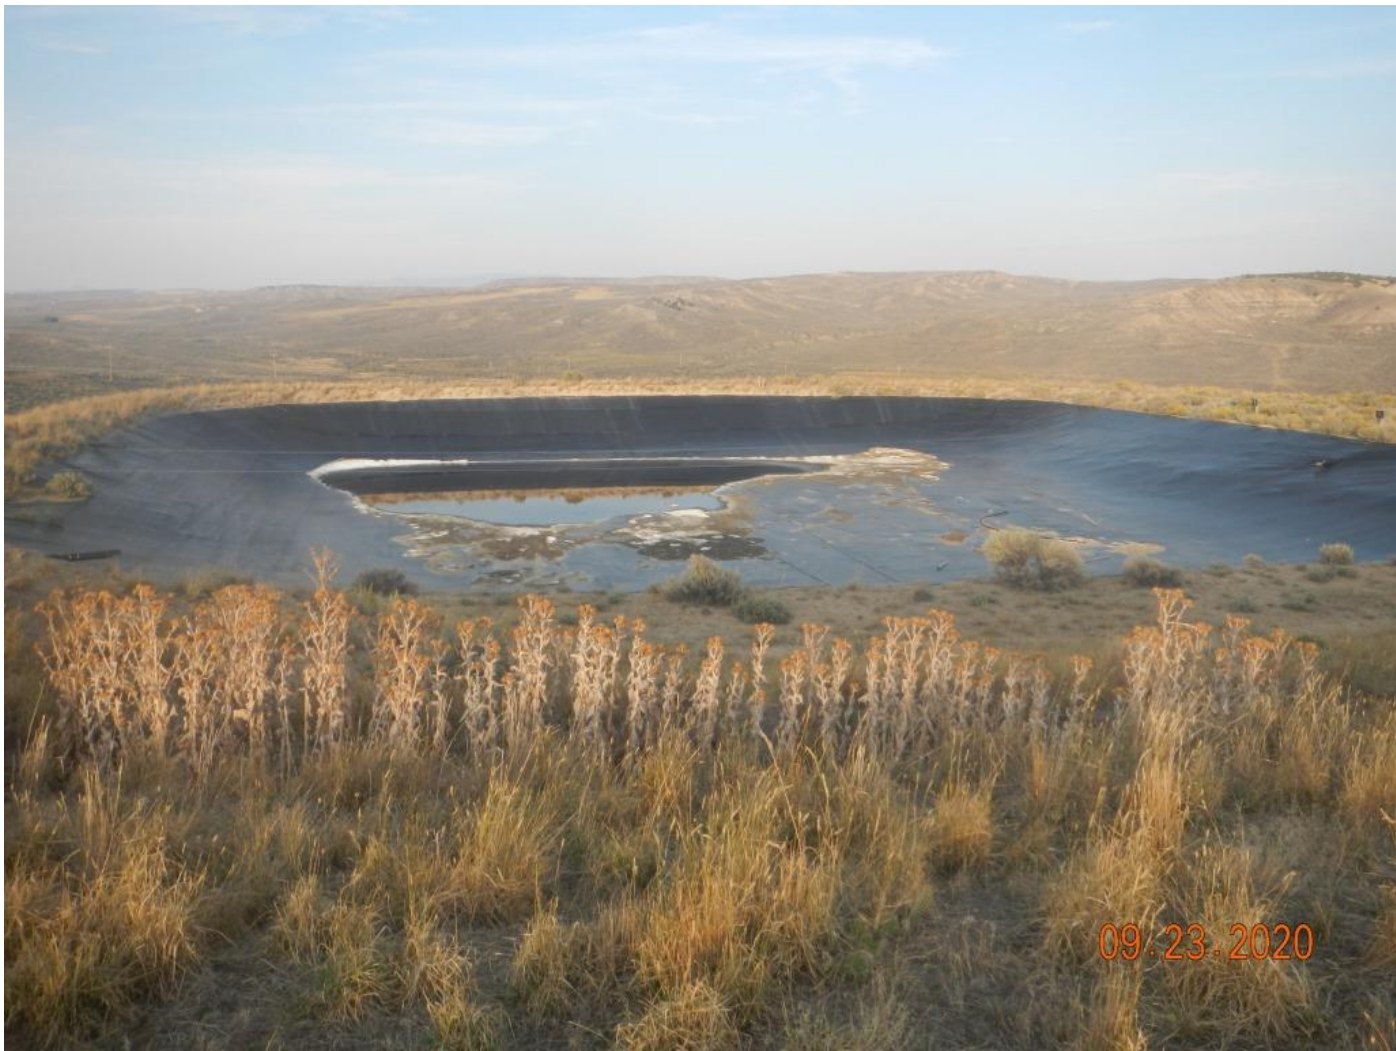

Inspection Photos

Pit #427371

Operator: SWN

Insp#: 692402535

Insp Date: 9/23/2020

Photo#1:
View over three Pits to East. Insert is entry into Location.

September 23, 2020

COLORADO
Oil & Gas Conservation
Commission
Department of Natural Resources

Inspection Photos: SWN Pit #427371

Photo#2:
View over pit and Scotch thistle established on perimeter.

September 23, 2020

COLORADO
Oil & Gas Conservation
Commission
Department of Natural Resources

Inspection Photos: SWN Pit #427371

Photo#3:
Equipment stored at West end of site.

Photo#4:
View over tank and pits to Northeast.

September 23, 2020

Photo#5:
Close up of Pit interior.

September 23, 2020

COLORADO
Oil & Gas Conservation
Commission
Department of Natural Resources

Inspection Photos: SWN Pit #427371

Photo#6:
COGCC Maps 2017 Aerial showing Four Active Pits.

September 23, 2020

COLORADO
Oil & Gas Conservation
Commission
Department of Natural Resources

Inspection Photos: SWN Pit #427371