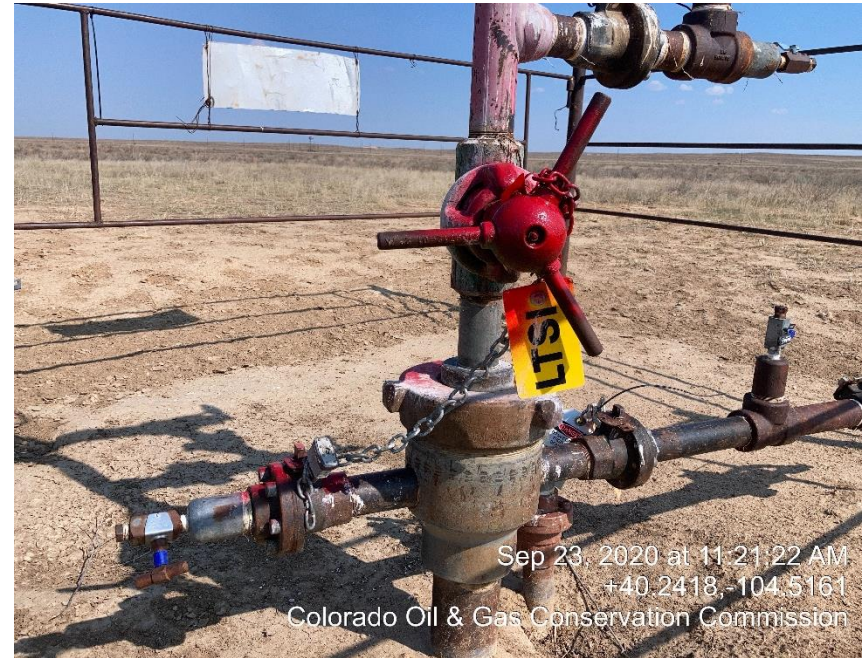

Inspection Photos
Location Name: Duncan D 11-7
Location ID: 329570

Photo #1 Well

Photo #2 Variance Tag