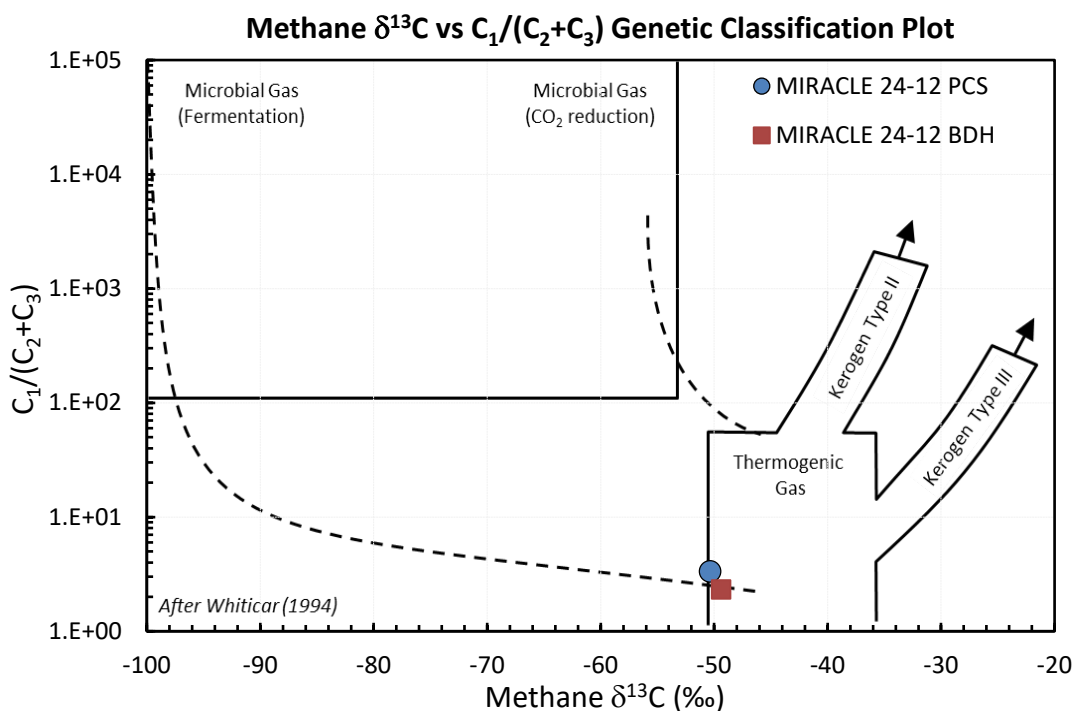

Stable Isotope Interpretive Plots

MIRACLE 24-12 BDH

MIRACLE 24-12 PCS

Iso/N Butane

Propane

Ethane

Methane