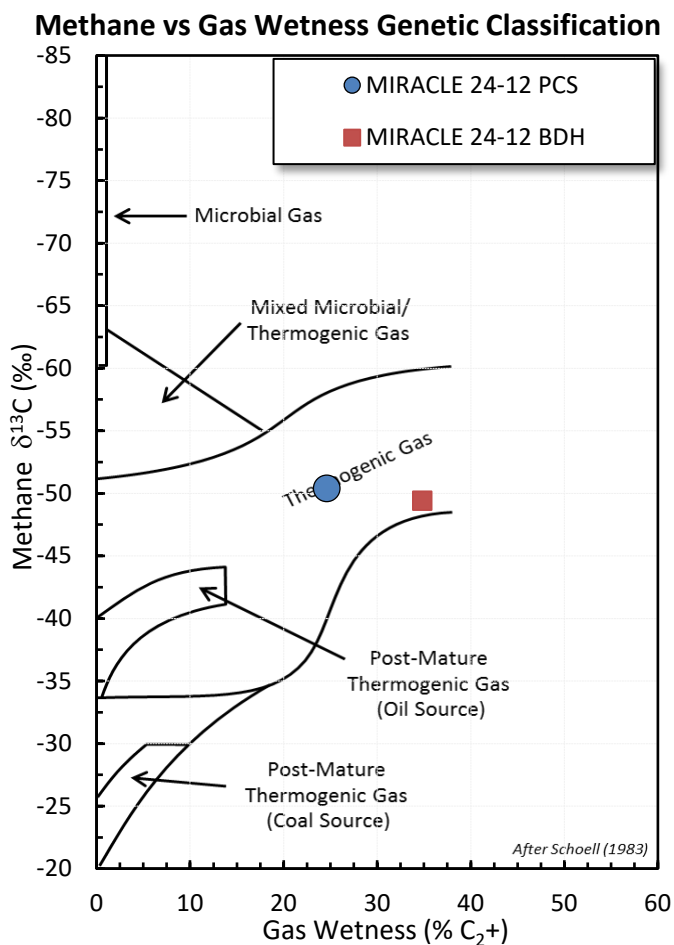

Stable Isotope Interpretive Plots

MIRACLE 24-12 BDH

MIRACLE 24-12 PCS

Iso/N Butane

Propane

Ethane

Methane