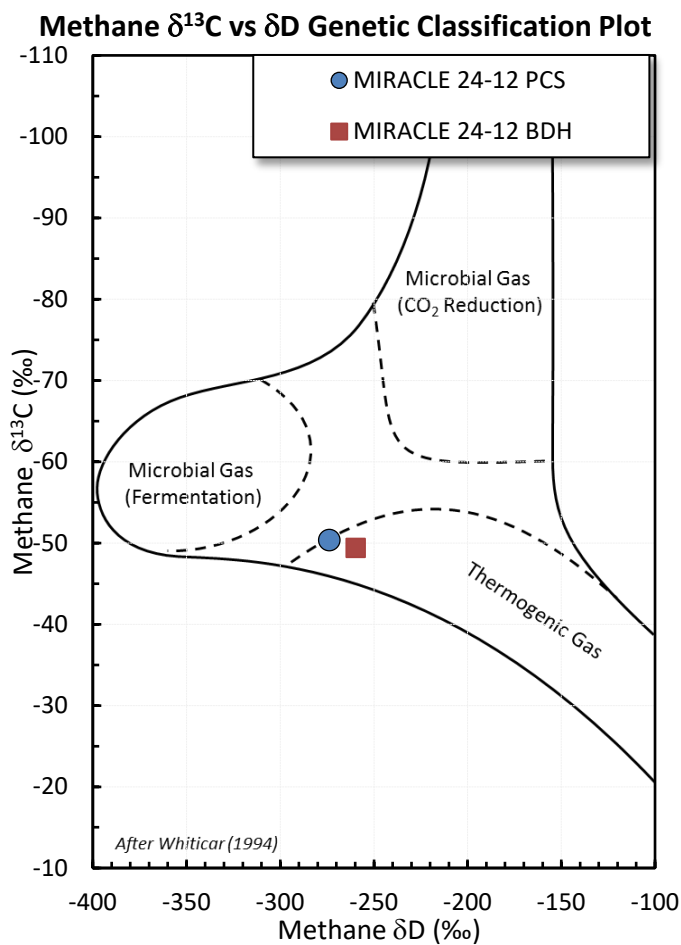

Stable Isotope Interpretive Plots

MIRACLE 24-12 BDH

MIRACLE 24-12 PCS

Iso/N Butane

Propane

Ethane

Methane