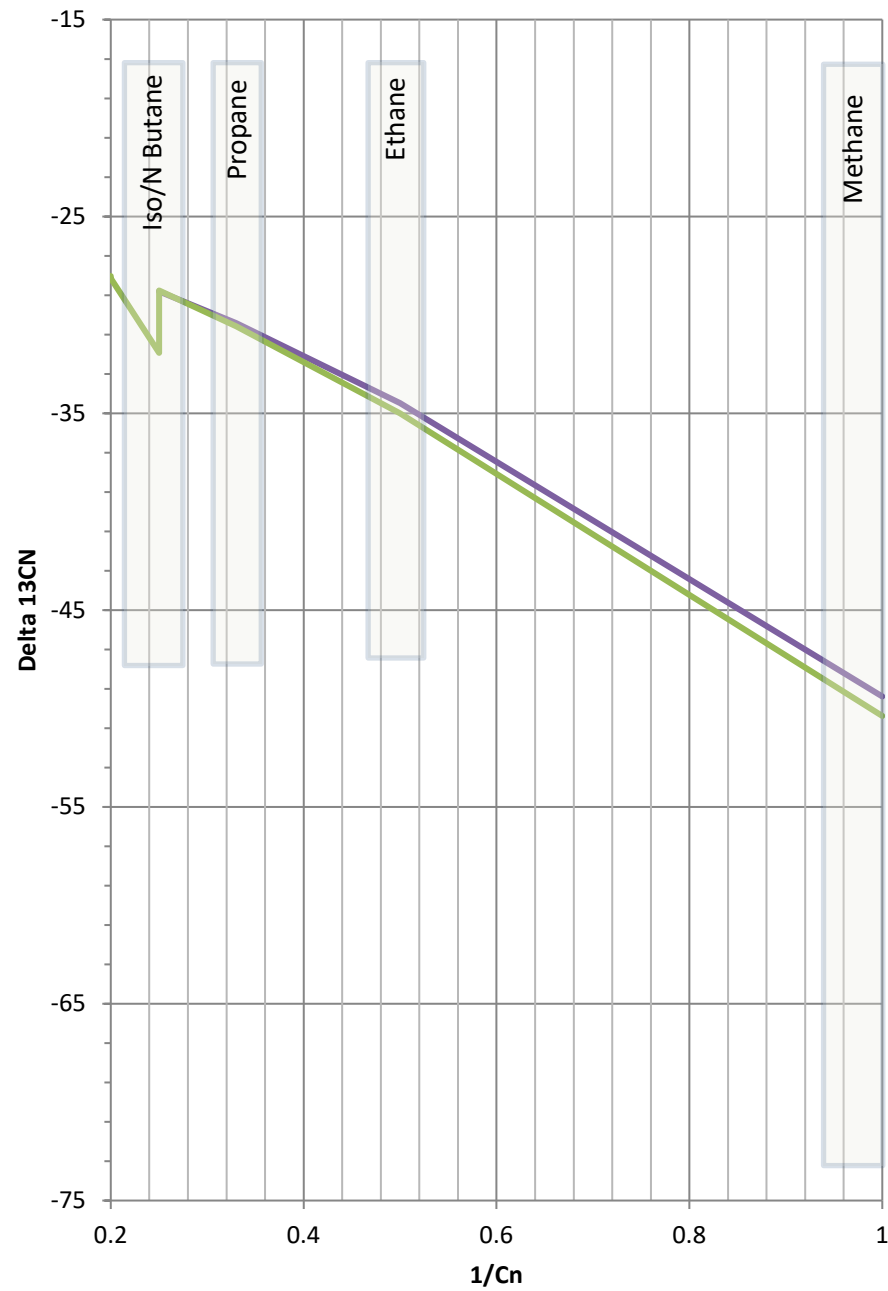

Stable Isotope Interpretive Plots

MIRACLE 24-12 BDH

MIRACLE 24-12 PCS

Iso/N Butane

Propane

Ethane

Methane