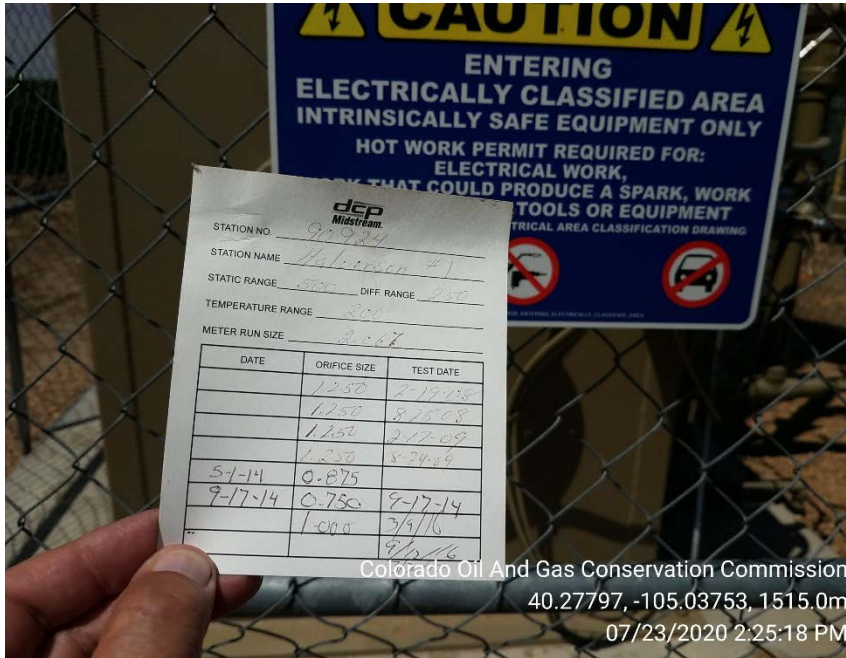

Inspection Photos
Location Name: Halverson #1
Location ID: 323453

Production facility

Battery sign

Inspection Photos
Location Name: Halverson #1
Location ID: 323453

Calibration card on 7/23/2020

Calibration card on 8/13/2020