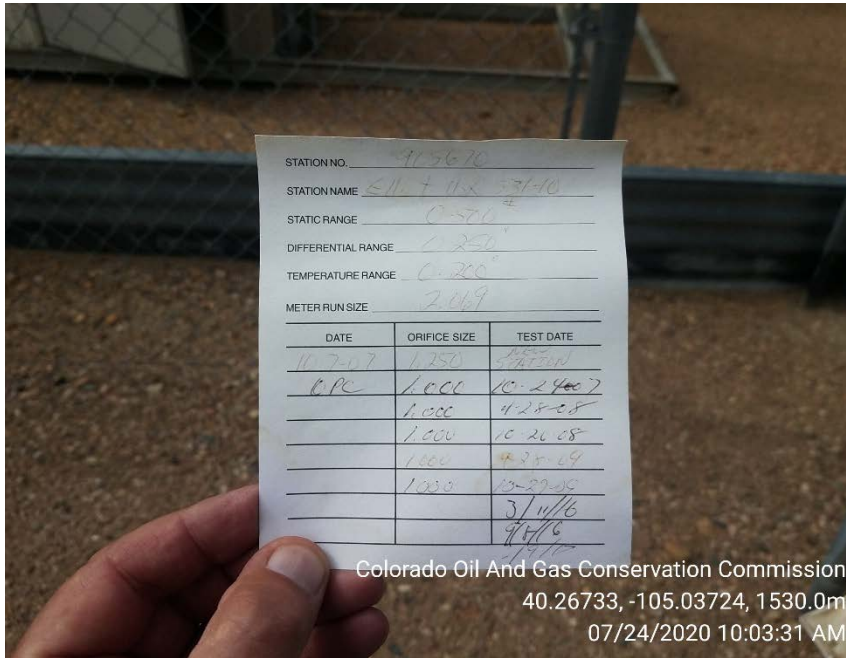

**Inspection Photos**  
**Location Name: Elliot USX 31-9, 31-10 Tank Battery**  
**Location ID: 452636**

**Production facility**

**Battery signs**

**Inspection Photos**  
**Location Name: Elliot USX 31-9, 31-10 Tank Battery**  
**Location ID: 452636**