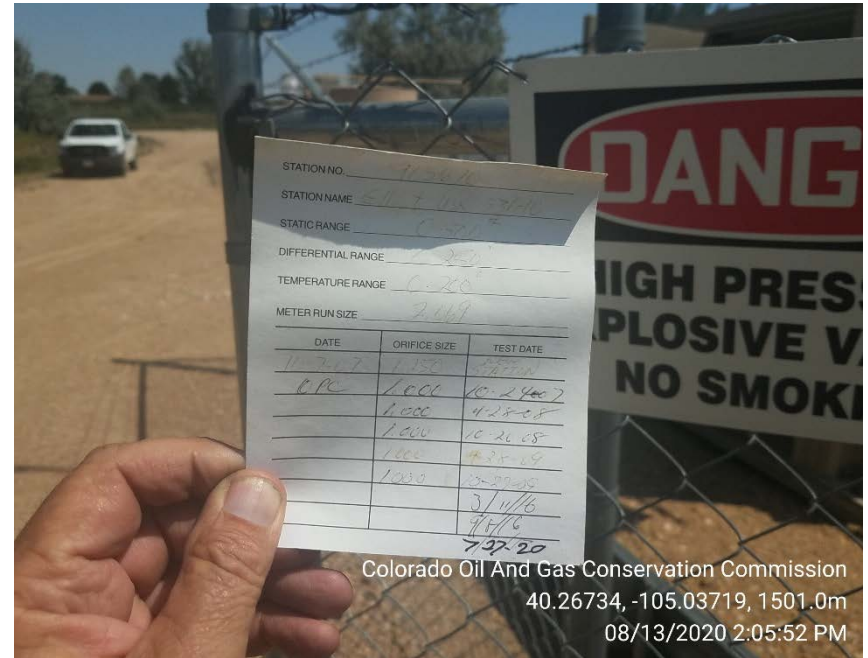

Calibration card on 8/13/2020