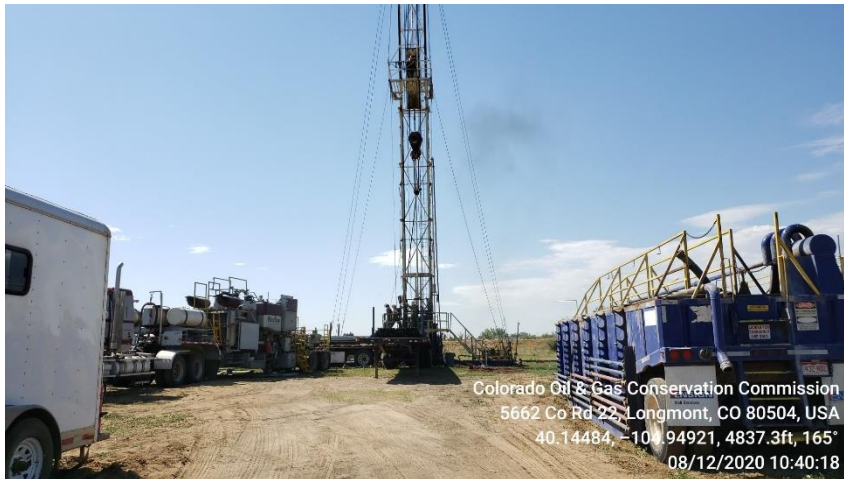

Inspection Photos  
Location Name: Buffalo Garden 31-13  
Location ID: 331915

Photo 1 WH sign

Photo 2 WH

**Inspection Photos**  
**Location Name: Buffalo Garden 31-13**  
**Location ID: 331915**

**Photo 3 Rig, tank**

**Photo 4 Rig, pump**

**Inspection Photos**  
**Location Name: Buffalo Garden 31-13**  
**Location ID: 331915**

**Photo 5 tanks**

**Photo 6 Rig cement pump truck**

Inspection Photos  
Location Name: Buffalo Garden 31-13  
Location ID: 331915

Photo 7 pump

Photo 8 location

**Inspection Photos**  
**Location Name: Buffalo Garden 31-13**  
**Location ID: 331915**

**Photo 9 cement top**

**Photo 10 cement top**