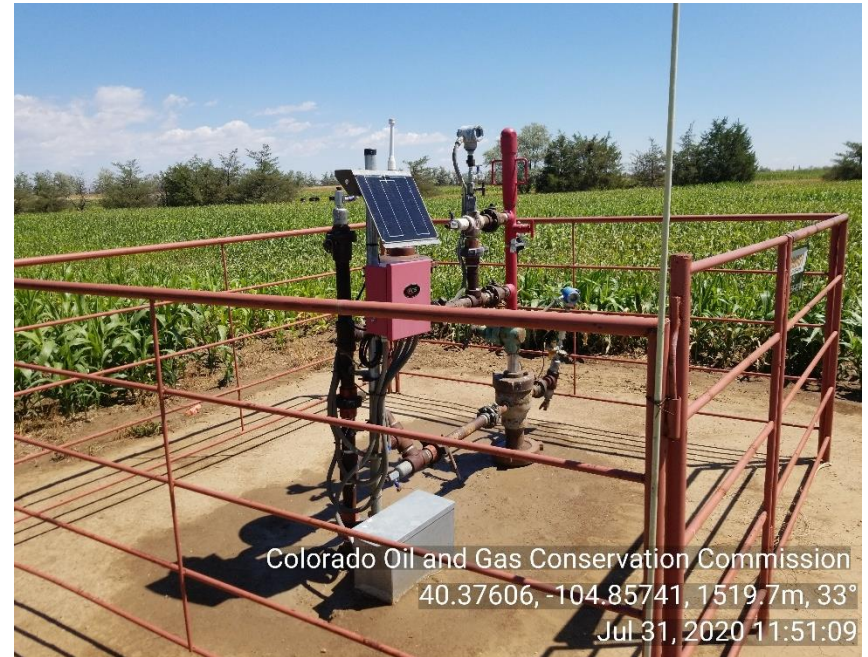

Inspection Photos  
Location Name: Vetter 26-12  
Location ID: 330649

Photo 1: Wellhead Sign; emergency # installed

Photo 2: Wellhead