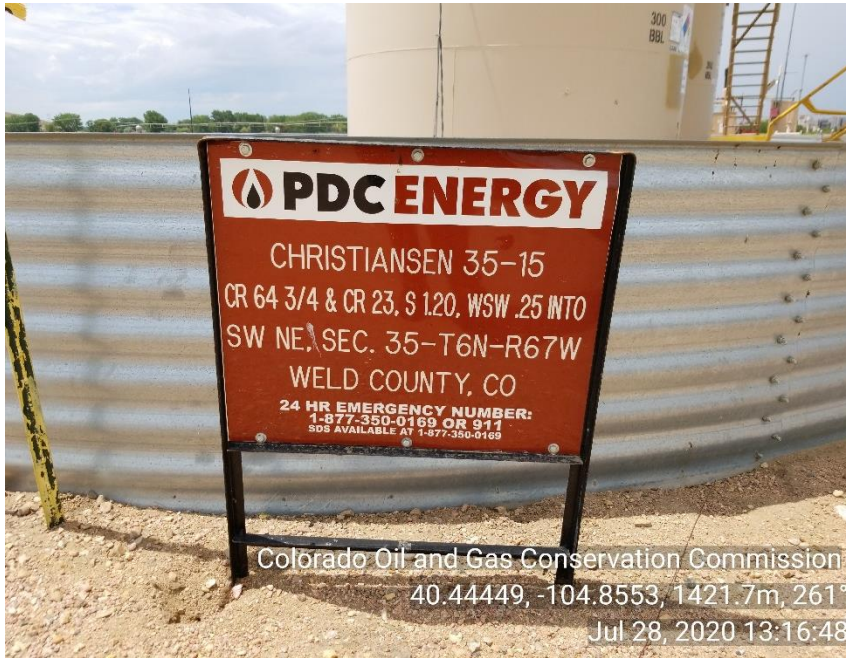

Inspection Photos  
Location Name: Christansen 35-15  
Location ID: 332990

Photo 1: Tank Battery Sign installed

Photo 2: Tank Battery