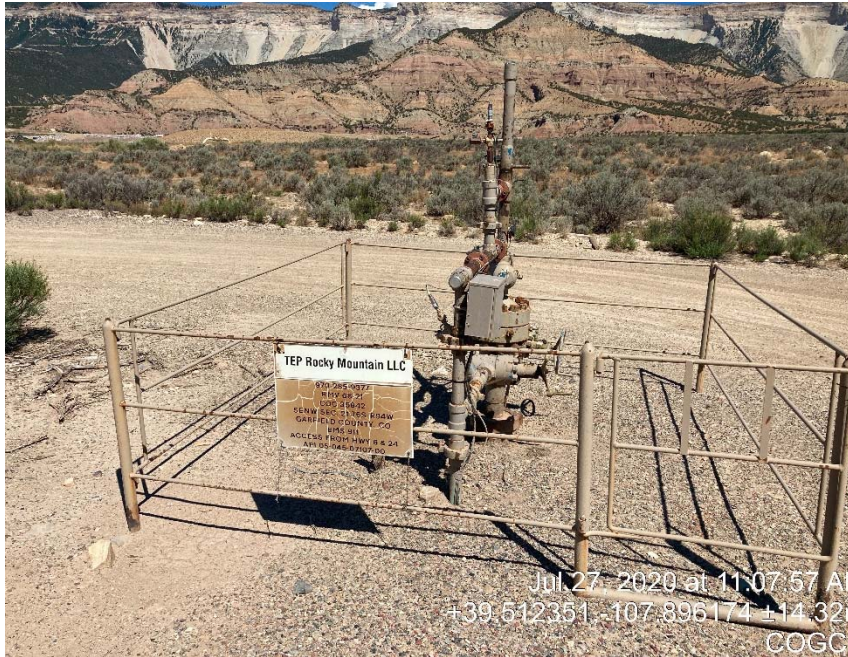

TEP  
RMV 68-21  
Location # 323953

location

location

TEP  
RMV 68-21  
Location # 323953

location

**COLORADO**  
Oil & Gas Conservation  
Commission  
Department of Natural Resources