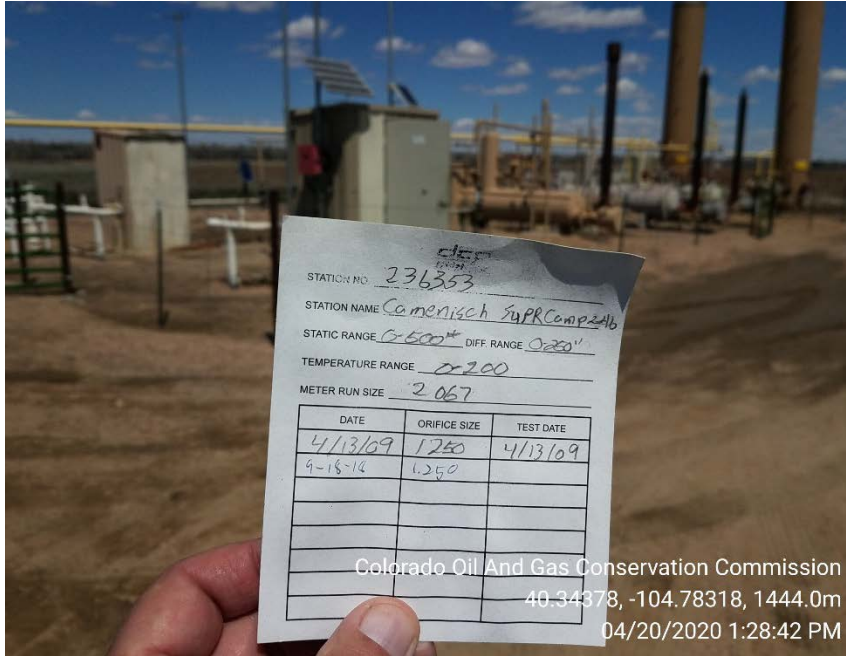

Inspection Photos

Location Name: Camenisch-Supreme-Camp LO2 Tank Battery

Location ID: 447213

Colorado Oil And Gas Conservation Commission
40.34363, -104.78337, 1428.0m
07/22/2020 10:01:22 AM

Production facility

Colorado Oil And Gas Conservation Commission
40.3437, -104.78332, 1420.0m
07/22/2020 10:01:39 AM

Battery sign

Inspection Photos
Location Name: Camenisch-Supreme-Camp LO2 Tank Battery
Location ID: 447213

Earth berm on 4/20/2020

Flood fencing and earth berm on 7/22/2020

Inspection Photos
Location Name: Camenisch-Supreme-Camp LO2 Tank Battery
Location ID: 447213

Meter calibration card on 4/20/2020

Meter calibration card on 7/22/2020