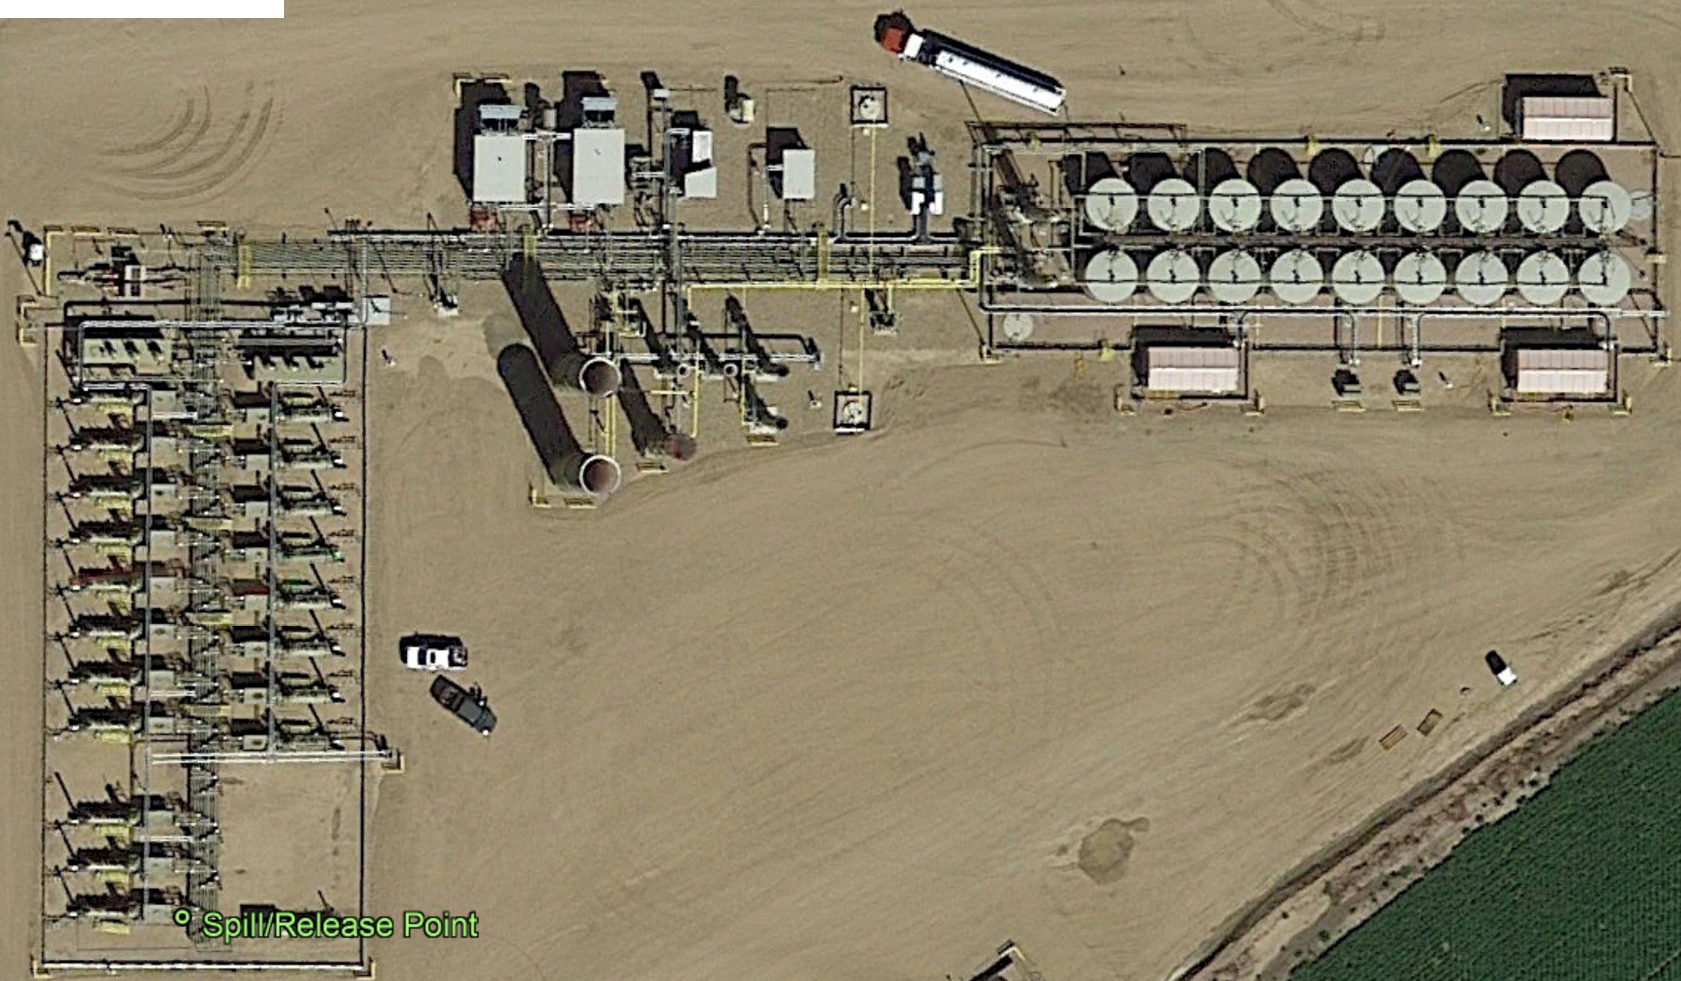

**Rinn Valley Production
Facility
(Location ID: 455353)**

Spill/Release Point

100 ft