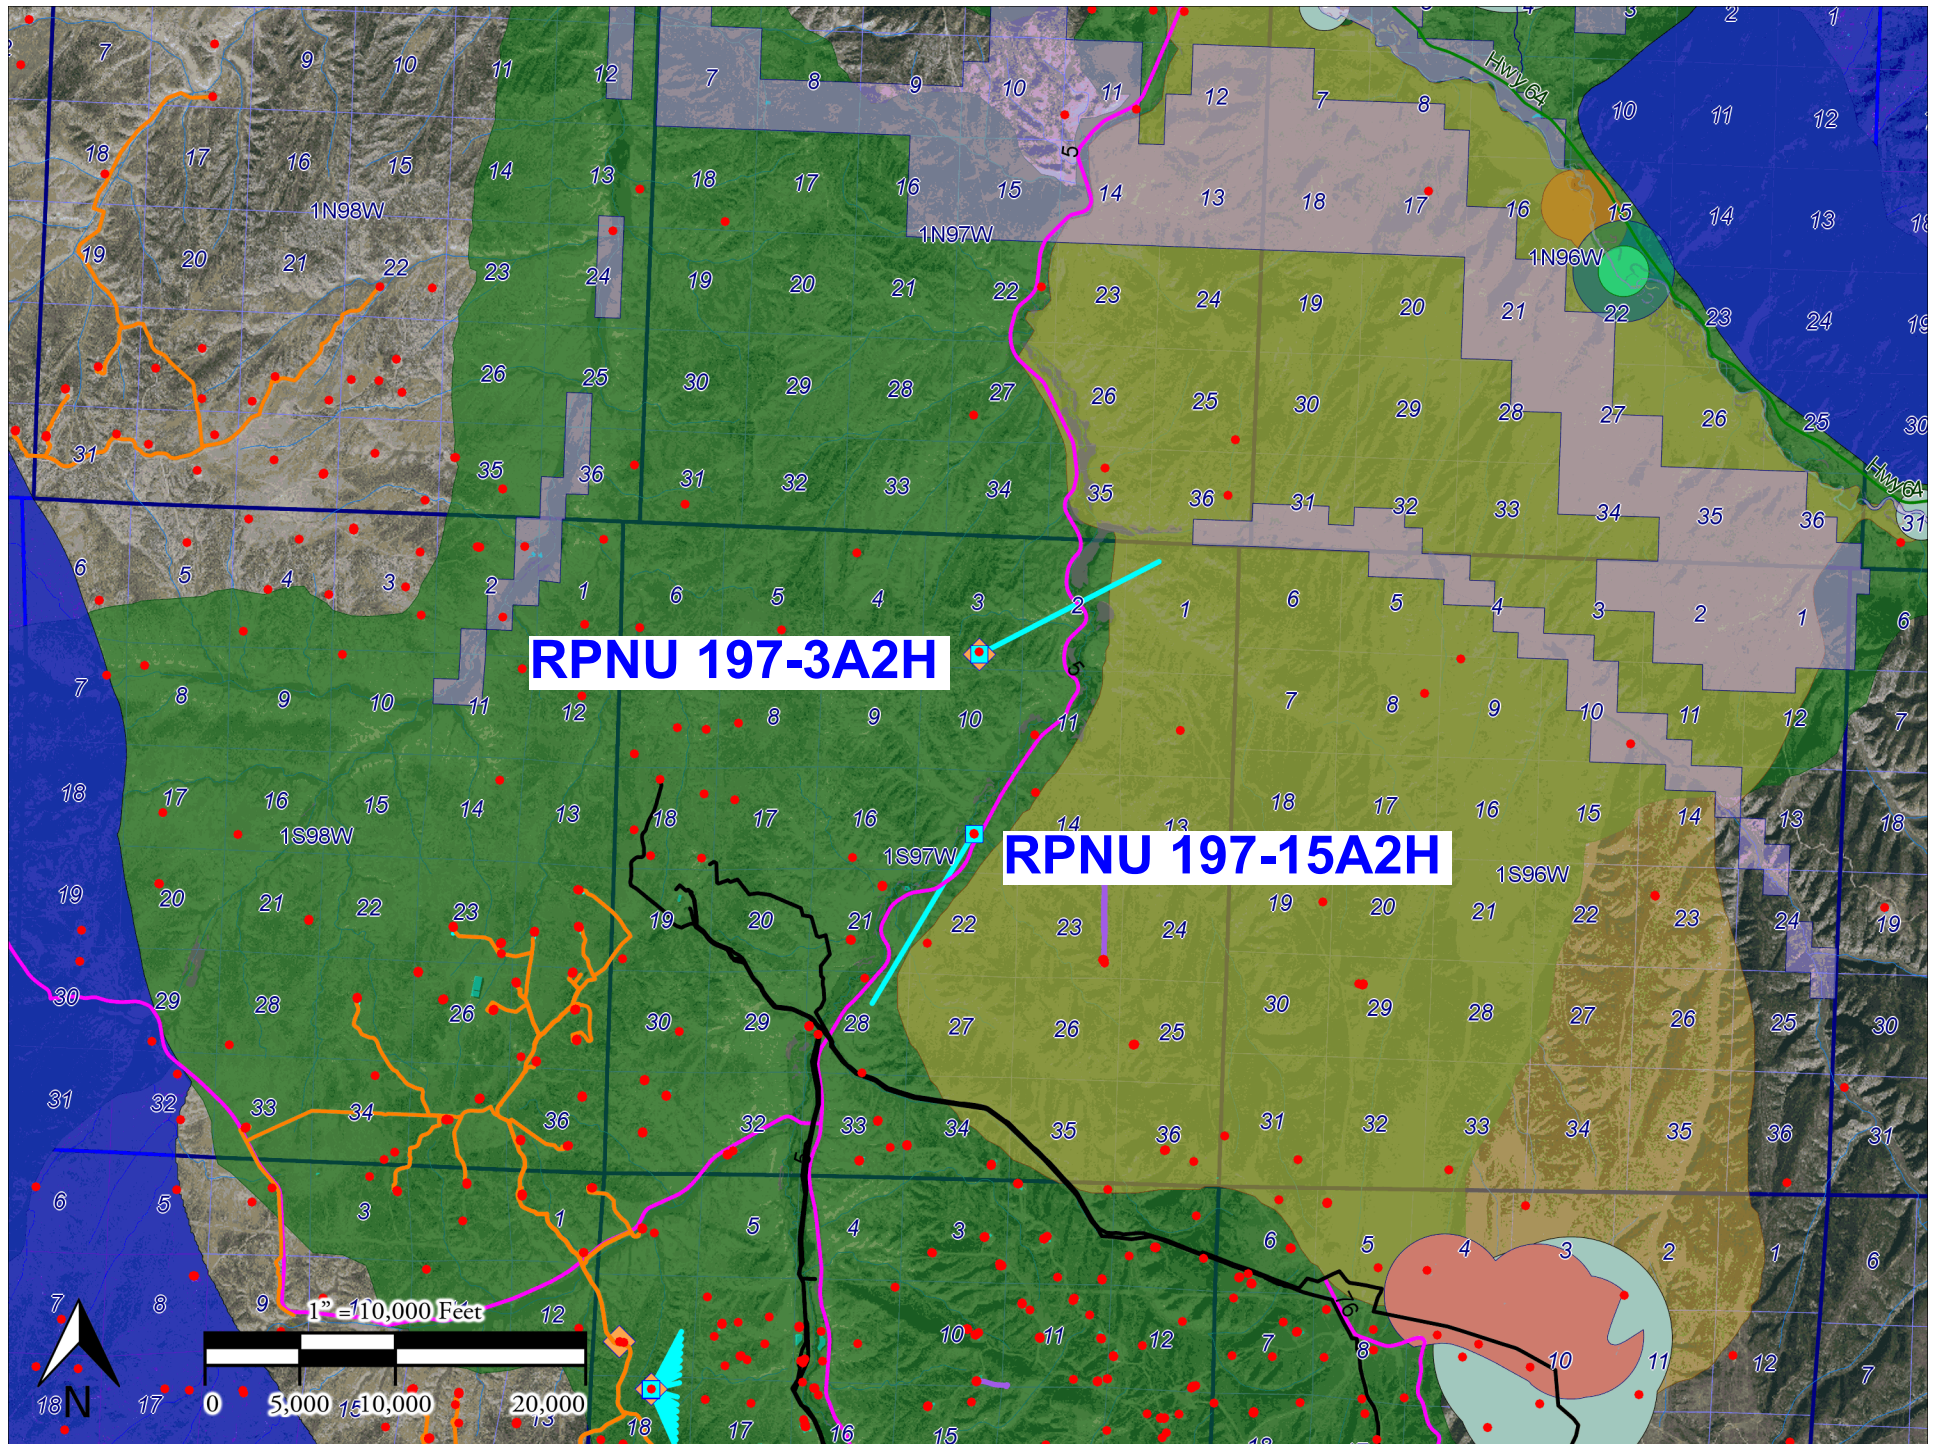

XTO Energy Inc, RPNU 197-3A (#316551) and RPNU 197-15A2H (#441601) Locations, Wildlife Map

XTO Energy Inc, RPNU 197-3A2H Pad (#316551), Wildlife Map

XTO Energy Inc, RPN 197-15A2H Pad (#441601), Wildlife Map

XTO Energy Inc, RPNU 197-3A (#316551) and RPNU 197-15A (#441601) Locations, Wildlife Map

XTO Energy Inc, RPNU 197-3A (#316551) and RPNU 197-15A (#441601) Locations, Fed Surface/Fed Minerals