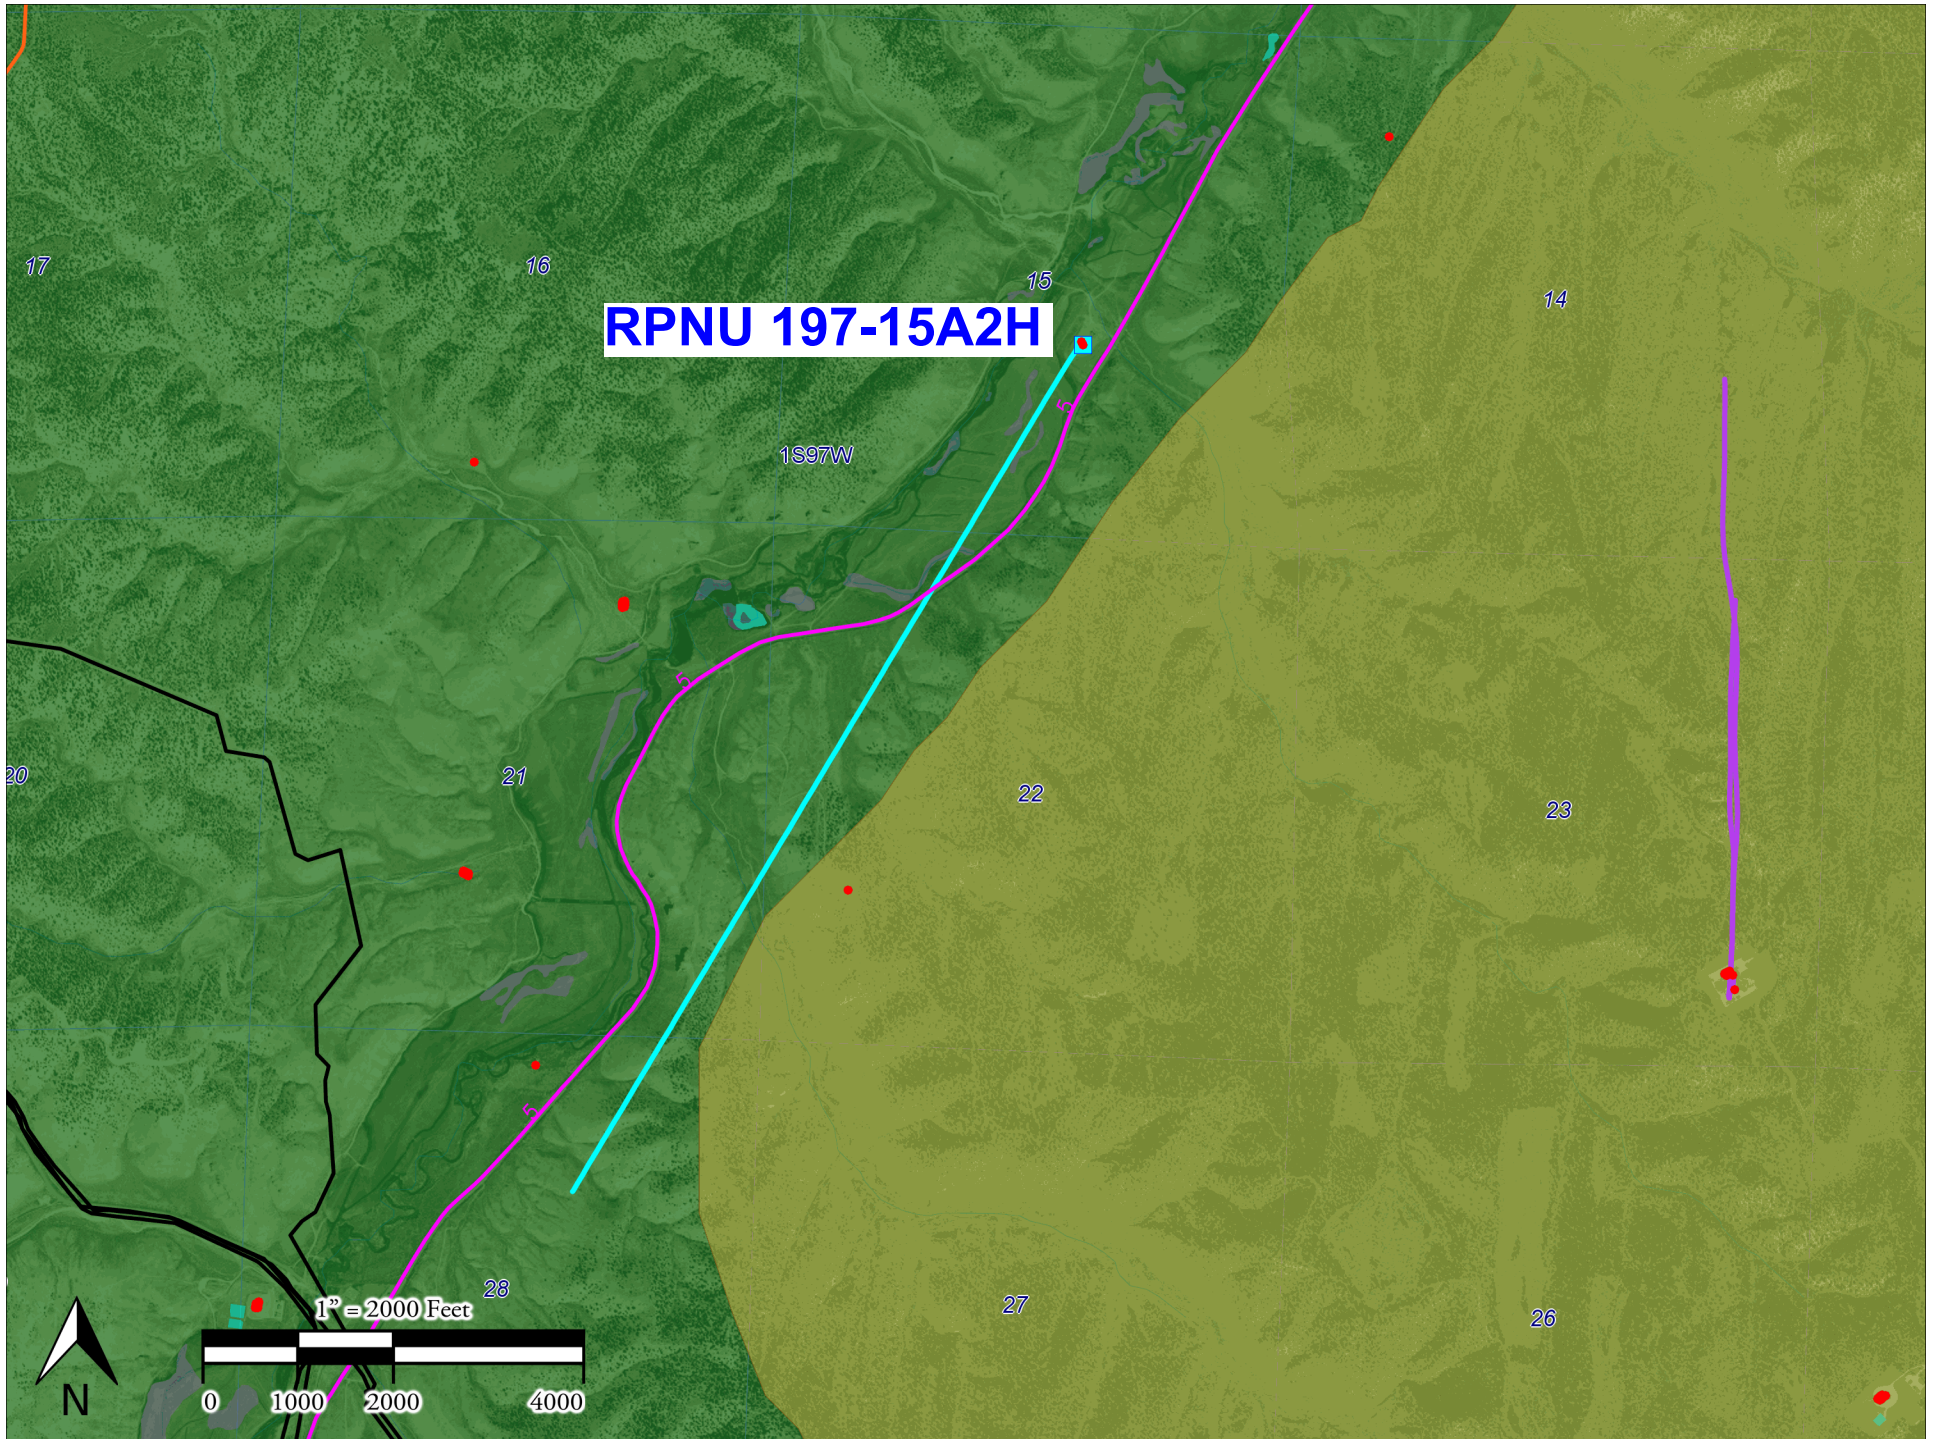

XTO Energy Inc, RPNU 197-3A (#316551) and RPNU 197-15A2H (#441601) Locations, Wildlife Map

XTO Energy Inc, RPNU 197-3A2H Pad (#316551), Wildlife Map

XTO Energy Inc, RPN 197-15A2H Pad (#441601), Wildlife Map

XTO Energy Inc, RPNU 197-3A (#316551) and RPNU 197-15A (#441601) Locations, Wildlife Map

XTO Energy Inc, RPNU 197-3A (#316551) and RPNU 197-15A (#441601) Locations, Fed Surface/Fed Minerals