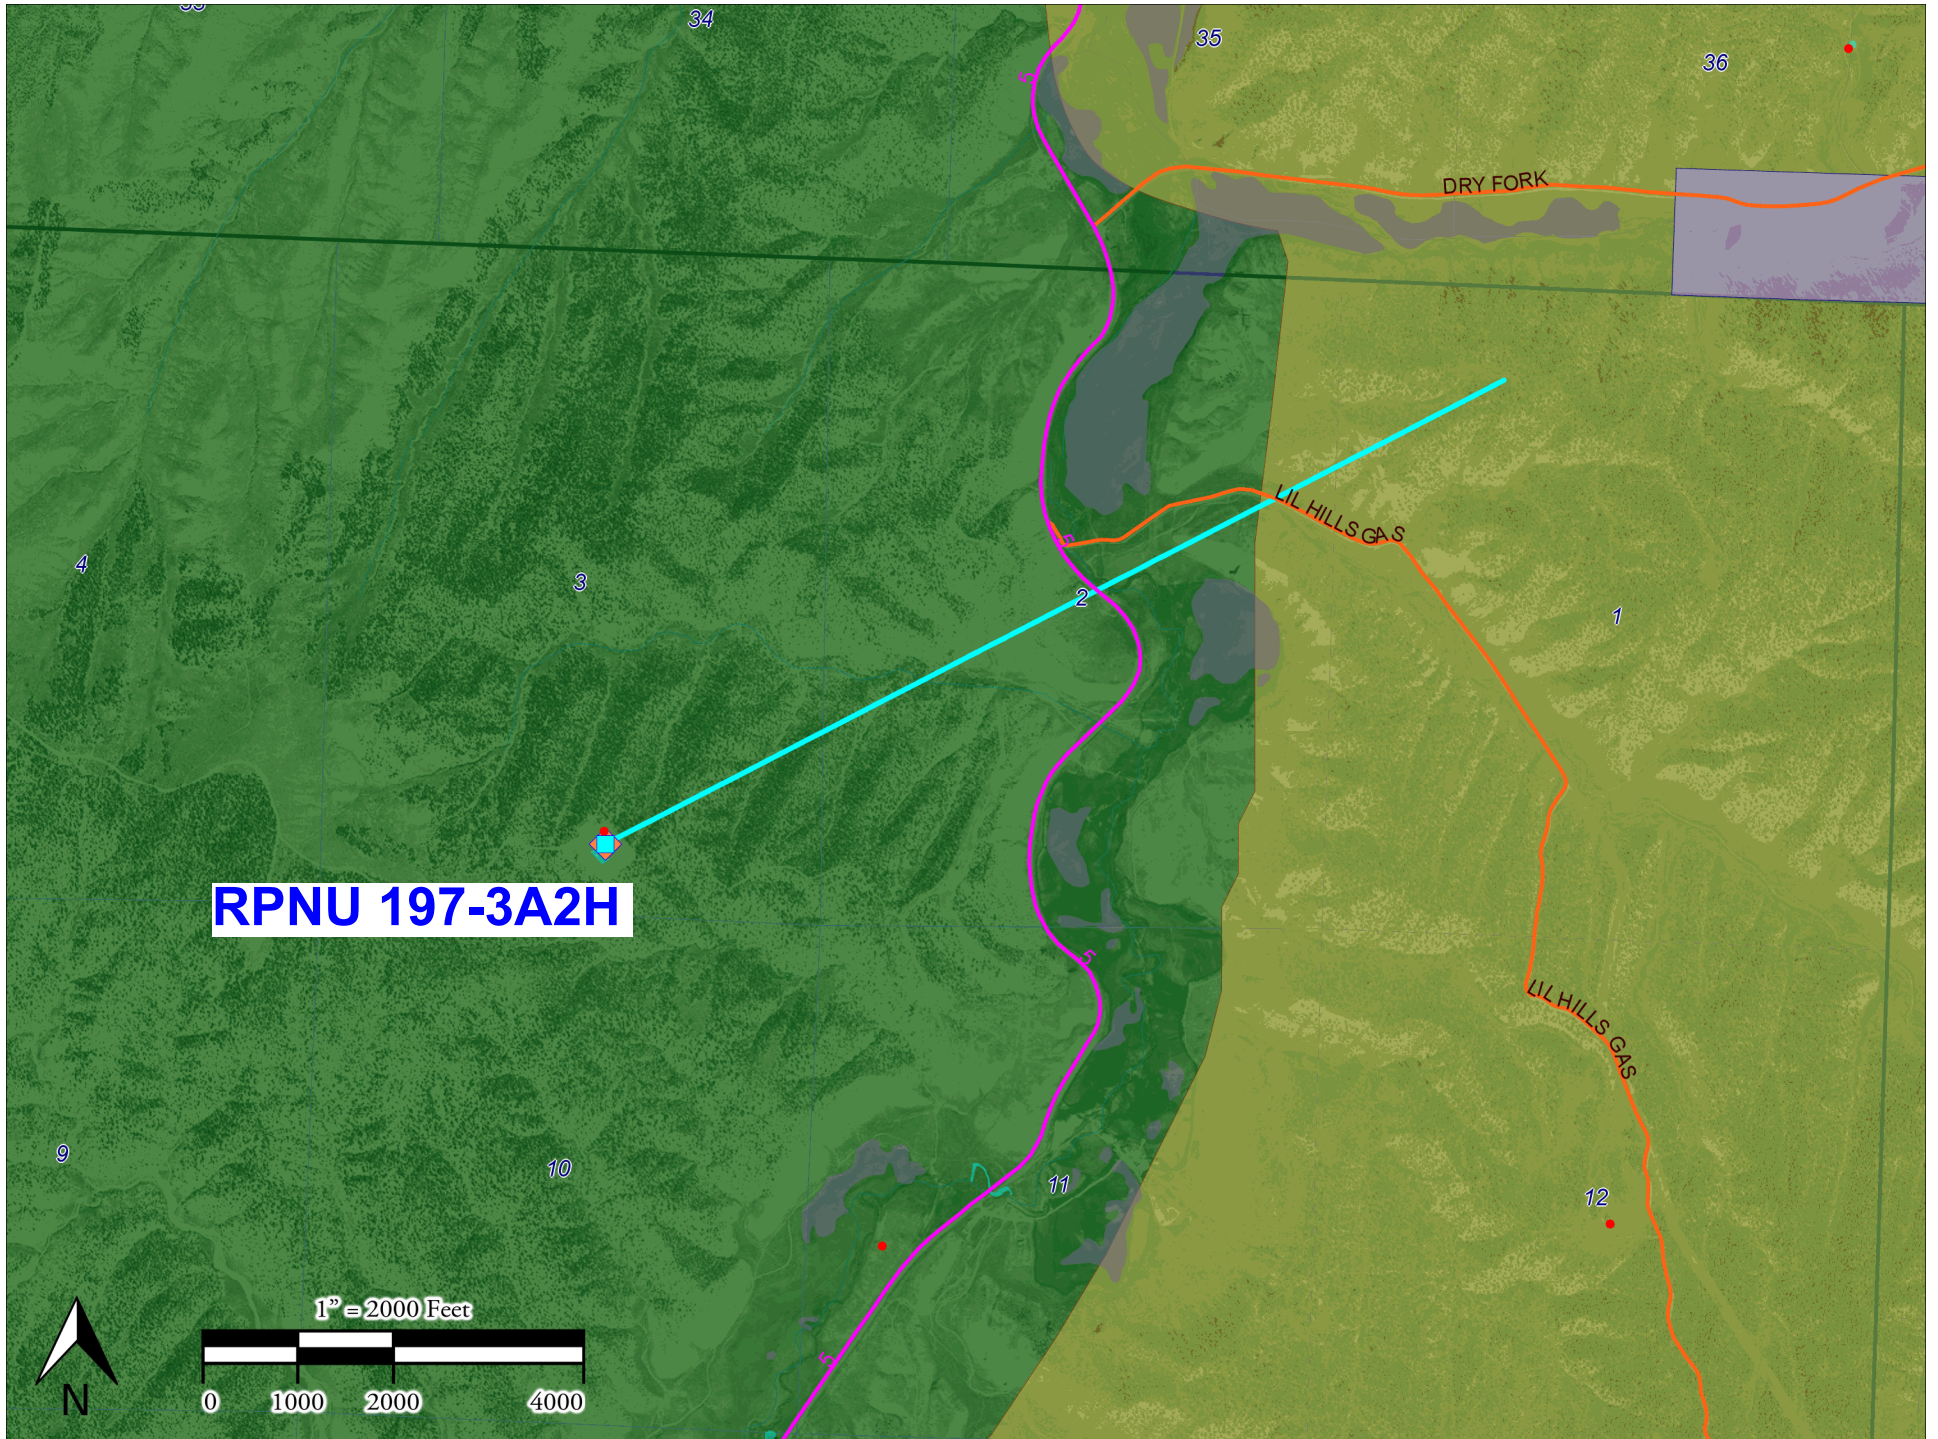

XTO Energy Inc, RPNU 197-3A (#316551) and RPNU 197-15A2H (#441601) Locations, Wildlife Map

XTO Energy Inc, RPNU 197-3A2H Pad (#316551), Wildlife Map

XTO Energy Inc, RPN 197-15A2H Pad (#441601), Wildlife Map

XTO Energy Inc, RPNU 197-3A (#316551) and RPNU 197-15A (#441601) Locations, Wildlife Map

XTO Energy Inc, RPNU 197-3A (#316551) and RPNU 197-15A (#441601) Locations, Fed Surface/Fed Minerals