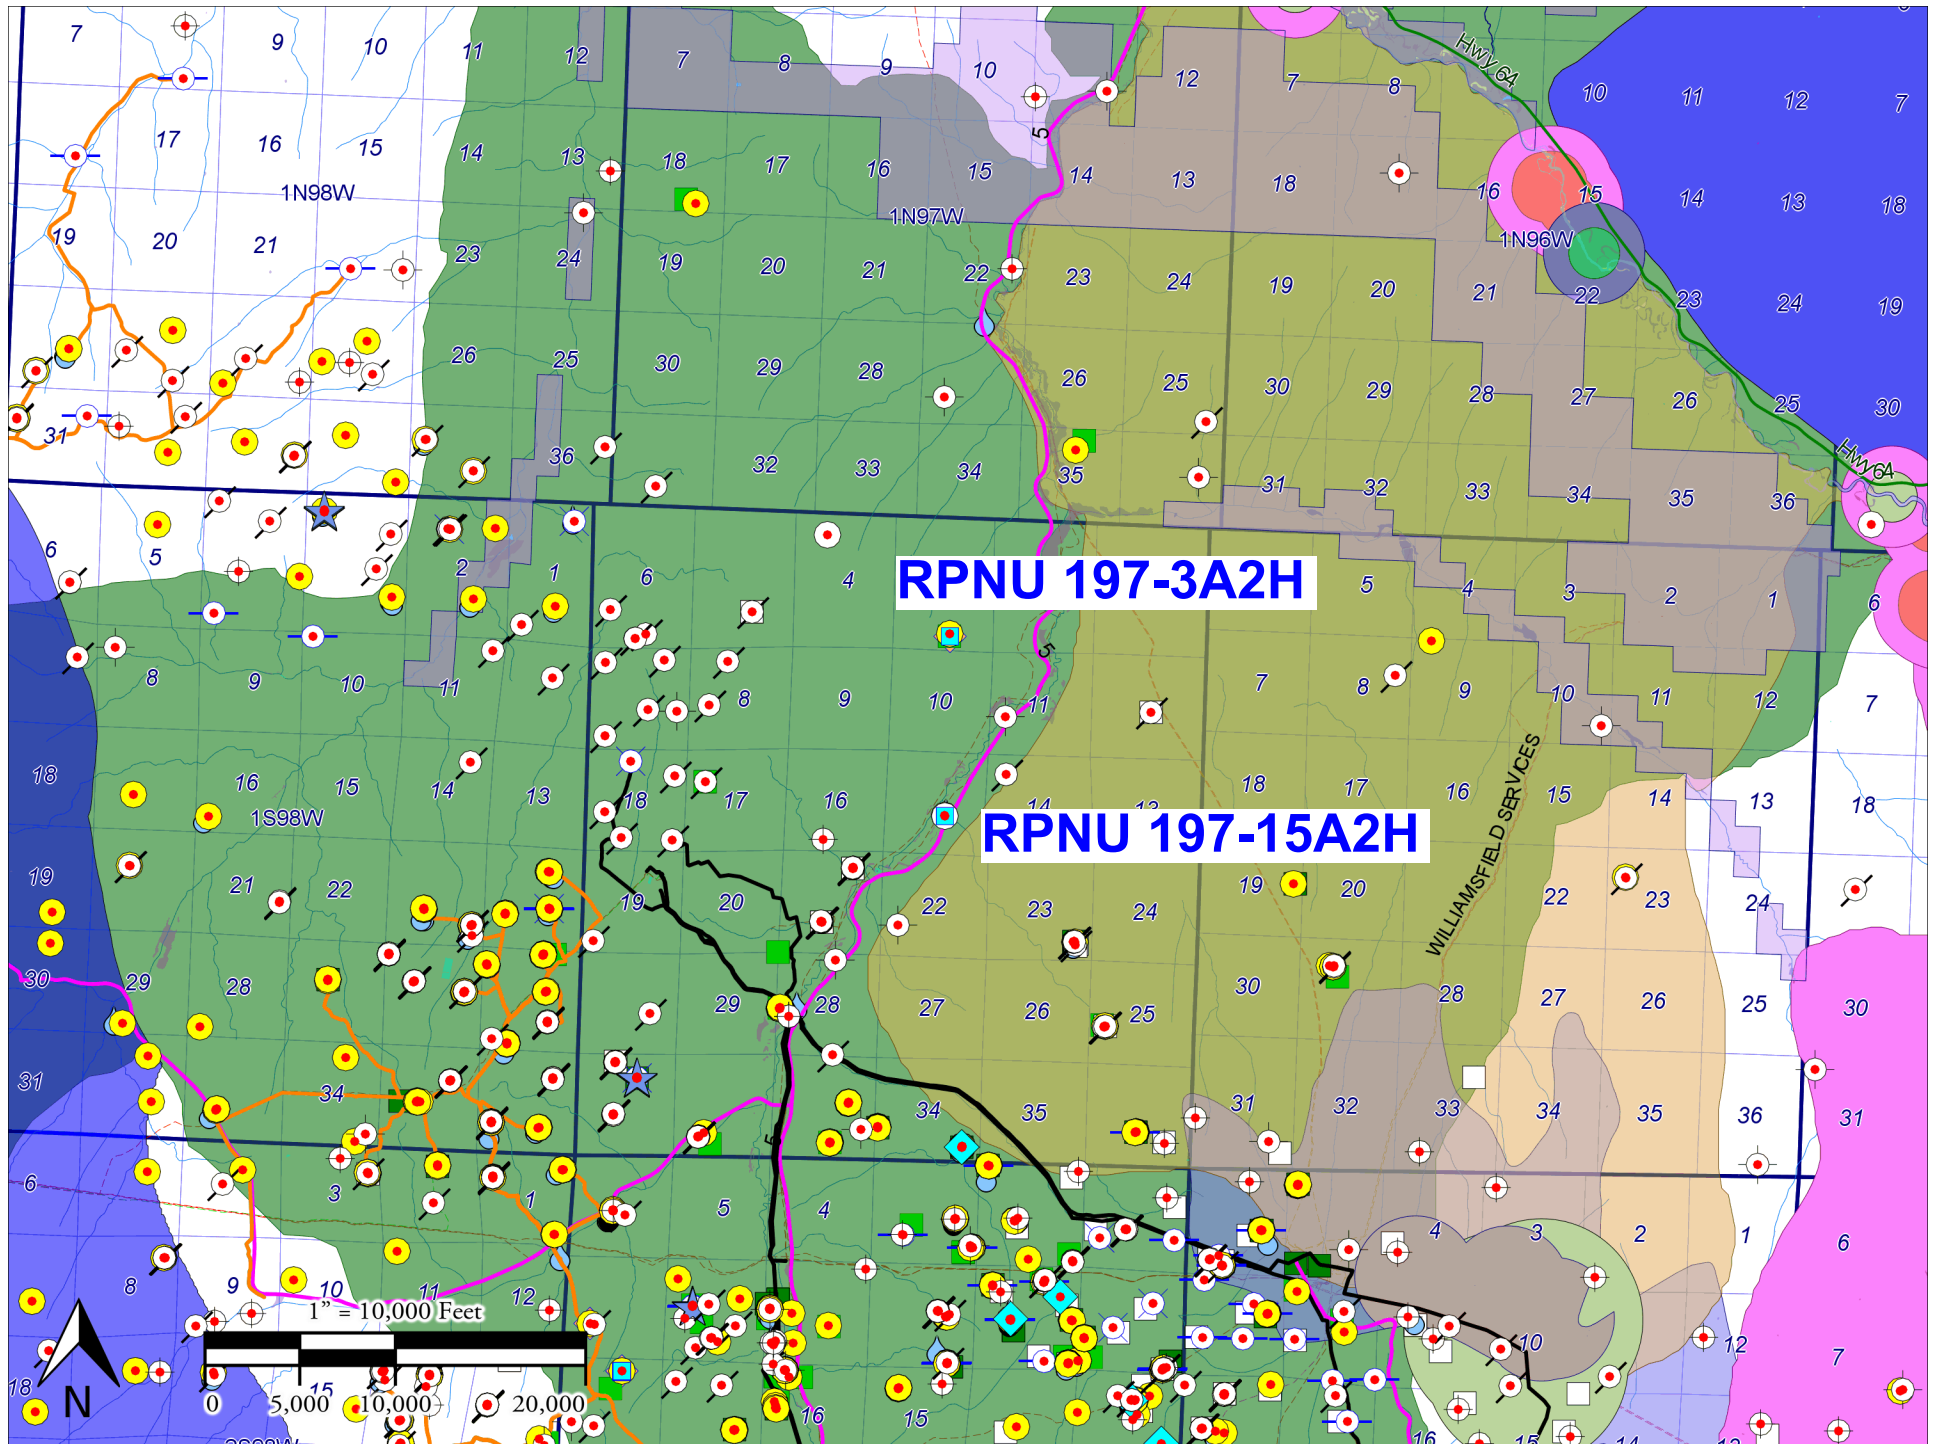

XTO Energy Inc, RPNU 197-3A (#316551) and RPNU 197-15A2H (#441601) Locations, Wildlife Map

XTO Energy Inc, RPNU 197-3A2H Pad (#316551), Wildlife Map

XTO Energy Inc, RPN 197-15A2H Pad (#441601), Wildlife Map

XTO Energy Inc, RPNU 197-3A (#316551) and RPNU 197-15A (#441601) Locations, Wildlife Map

XTO Energy Inc, RPNU 197-3A (#316551) and RPNU 197-15A (#441601) Locations, Fed Surface/Fed Minerals