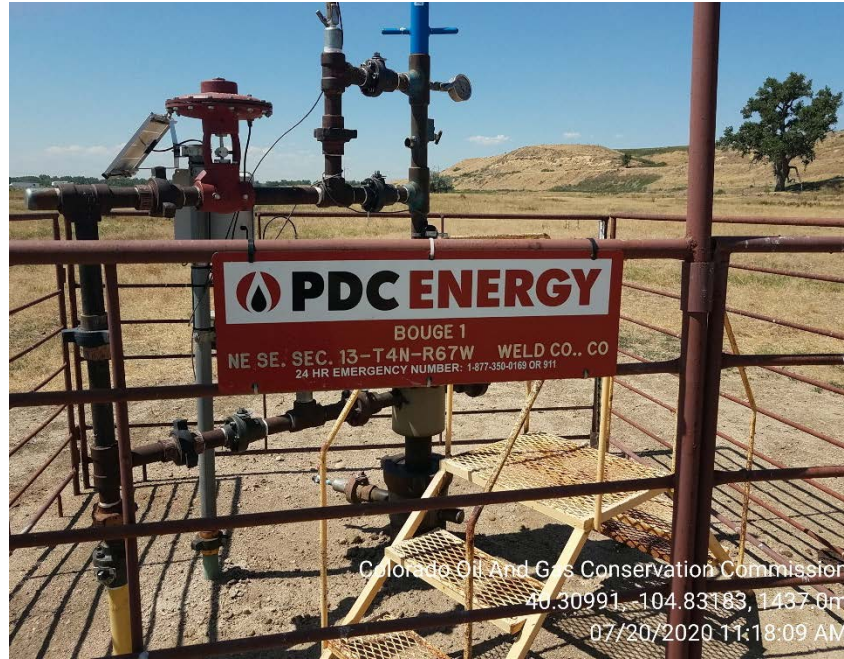

**Inspection Photos**  
**Location Name: Bouge #1**  
**Location ID: 331171**

**Wellhead**

**Inspection Photos**  
**Location Name: Bouge #1**  
**Location ID: 331171**

**Bradenhead packing leak and stained soil on 7/6/2020**

**Bradenhead packing leak and stained soil on 7/20/2020**

**Inspection Photos**  
**Location Name: Bouge #1**  
**Location ID: 331171**

**Bradenhead packing leak and stained soil on 7/6/2020**

**Bradenhead packing leak and stained soil on 7/20/2020**