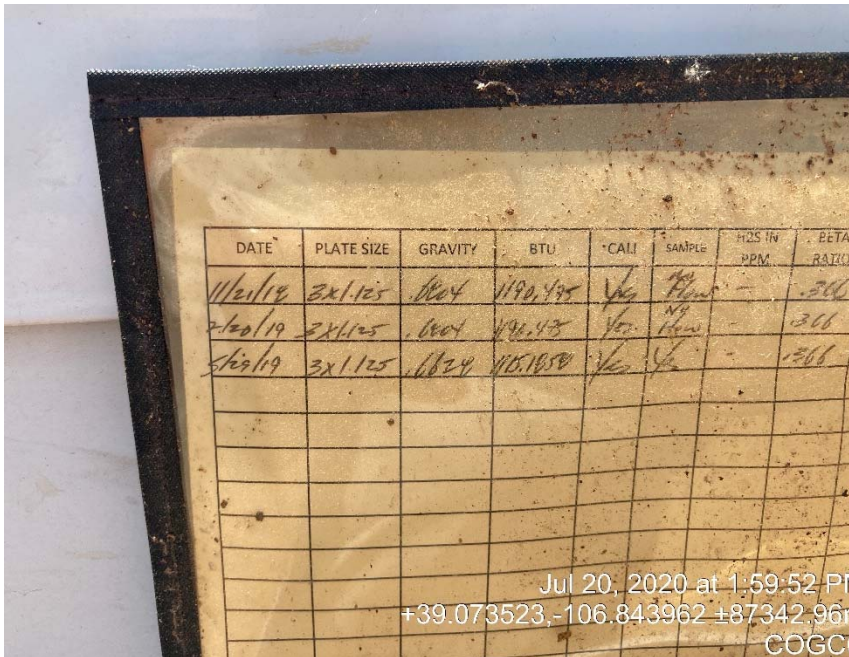

**Grizzly Operating  
GGU 13-29  
Location # 323972**

**location**

**location**

Grizzly Operating  
GGU 13-29  
Location # 323972

Previous inspection

follow up

**Grizzly Operating  
GGU 13-29  
Location # 323972**

**Previous inspection**

**follow up**

Grizzly Operating  
GGU 13-29  
Location # 323972

Previous inspection

follow up

Grizzly Operating  
GGU 13-29  
Location # 323972

Previous inspection

follow up

# Grizzly Operating GGU 13-29 Location # 323972

Jul 20, 2020 at 1:00:31 PM  
+39.540456, -107.650293 ±7028.47r  
COGCC

follow up

Jul 20, 2020 at 1:59:52 PM  
+39.073523, -106.843962 ±87342.96r  
COGCC

last calibration date 5/29/19 past due