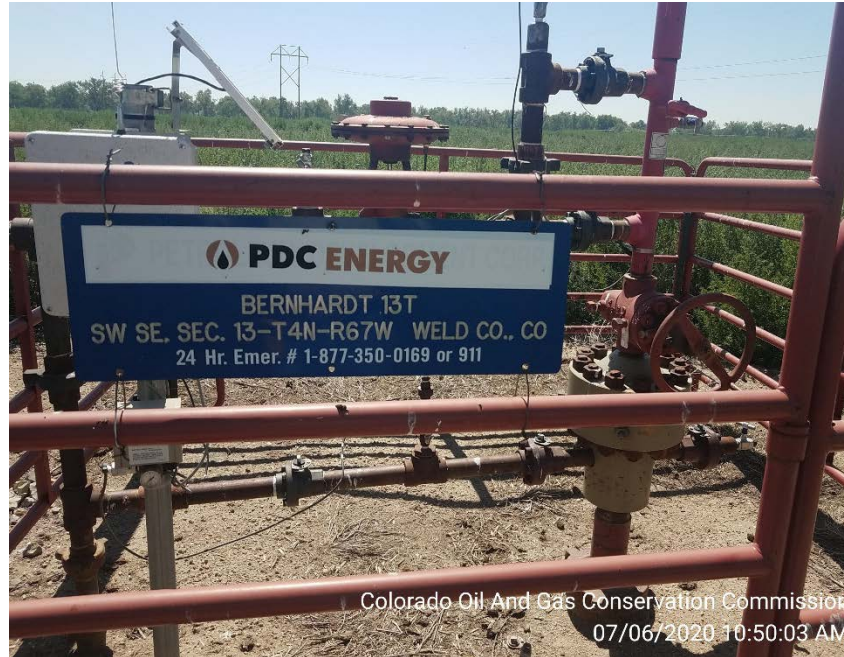

Inspection Photos
Location Name: Bernhardt 13T
Location ID: 302297

Wellhead