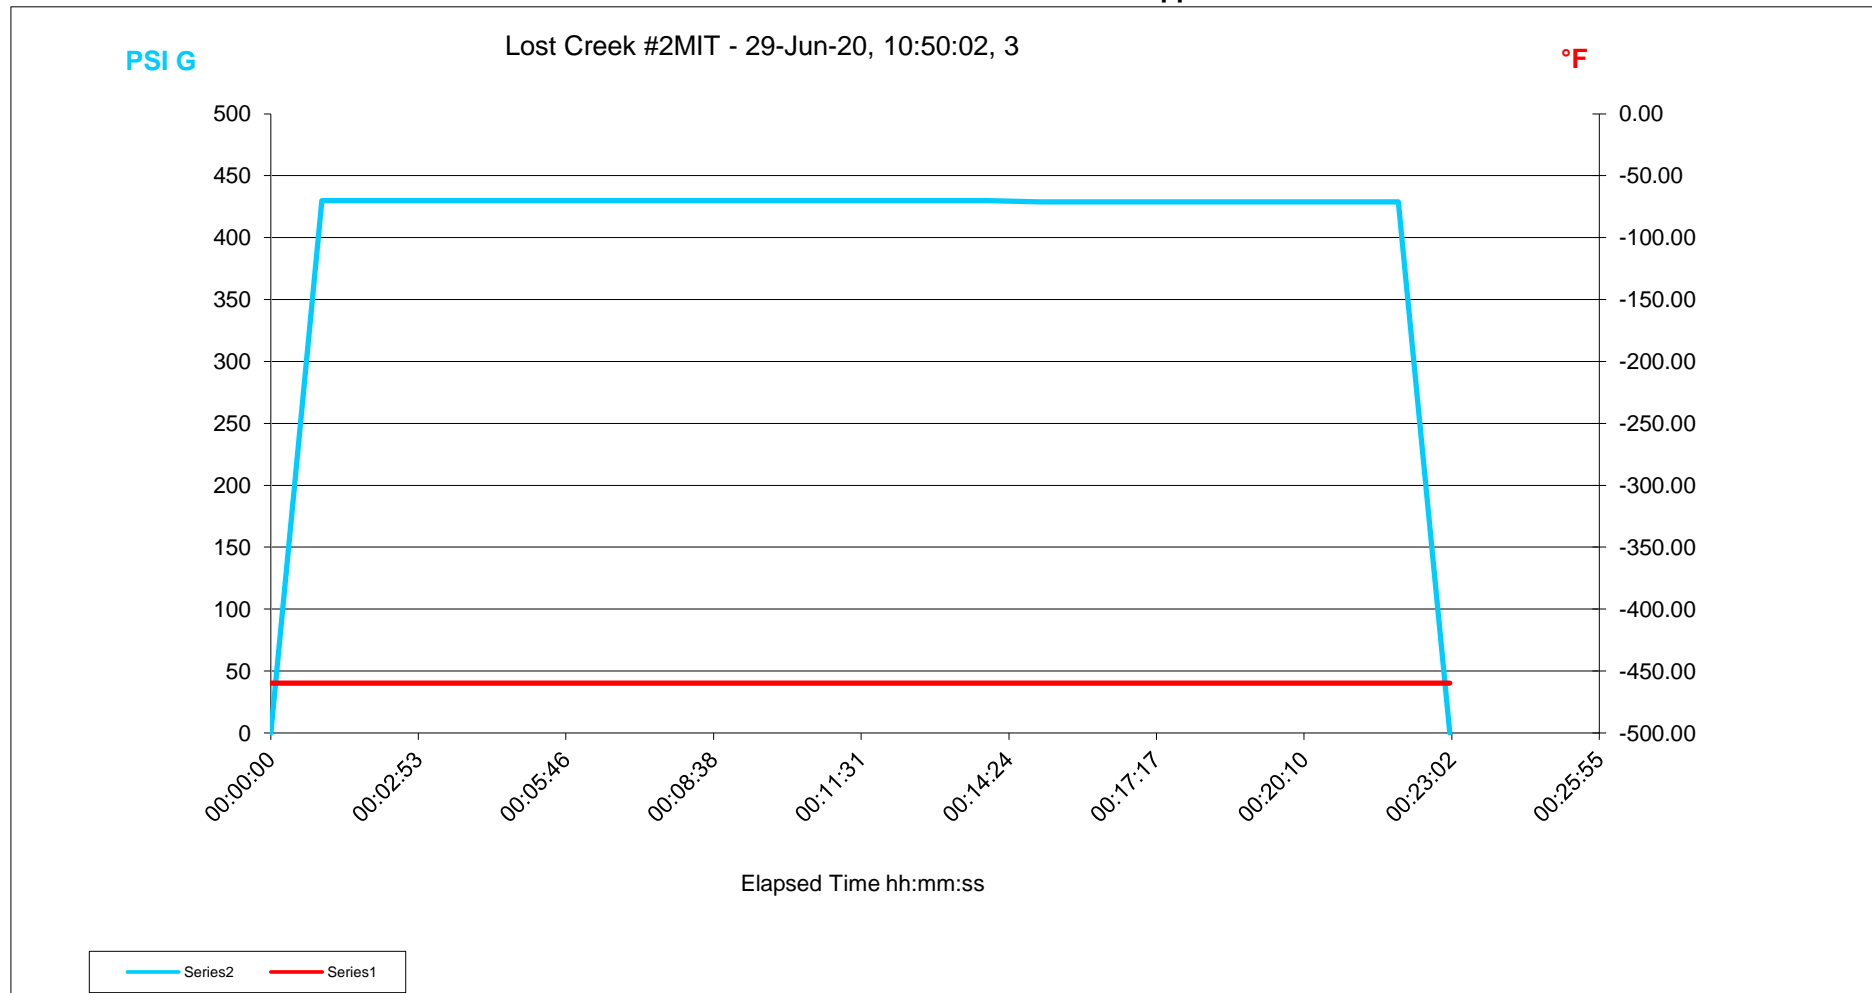

Data Collection Report

	Chassis	Left Scale	Right Scale
Serial Number	471767	472192	471643
Datatype		Lower	Upper
Units		PSI G	°F

Lower

Upper