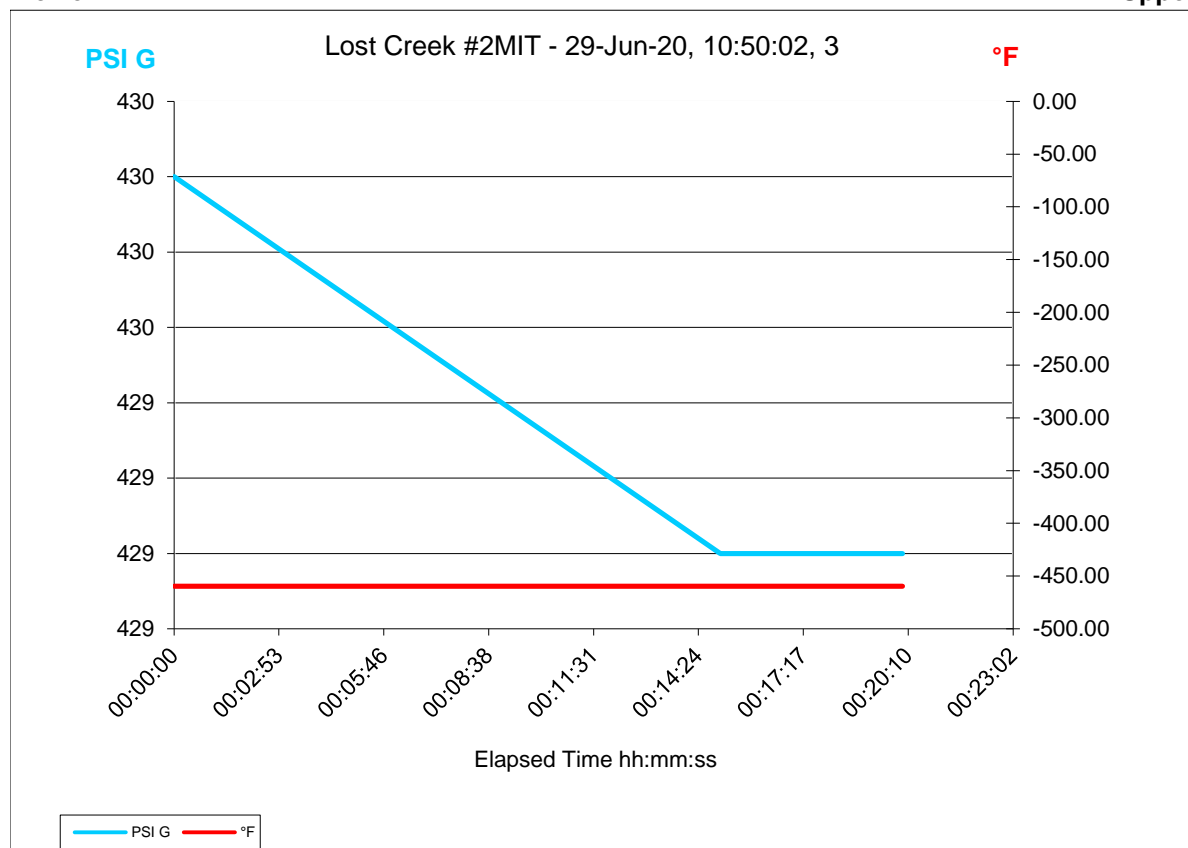

Data Collection Report

	Chassis	Left Scale	Right Scale
Serial Number	471767	472192	471643
Datatype		Lower	Upper
Units		PSI G	°F

Lower

Upper

	Chassis	Lower Module	Upper Module	BARO Module	Left Scale	Right Scale
Serial Number	471767	472192	471643		472192	471643
Model	NV	10KPSI	RTD100			
Message Store						
Userspan		1.00030	1.00000			
Offset						
Datatype					Lower	Upper
Units		PSI G	°F		PSI G	°F
Tare						
Average						
User Factor						
User Offset						
User Resolution						
Firmware Version	R080016	R090009	R100006			
Calibration Due		10-Dec-20	11-Dec-20			
Run Index	10					
Run Start Time			29-Jun-20/10:50:02			
Run Duration			20 minutes			
Run Tag			Lost Creek #2MIT			
Logging Interval	900.0					

Data Points				
Point #	Time	Left - PSI G	Right - °F	
1	00:00:00.0	430	-459.67	
2	00:15:00.0	429	-459.67	
3	00:20:00.0	429	-459.67	