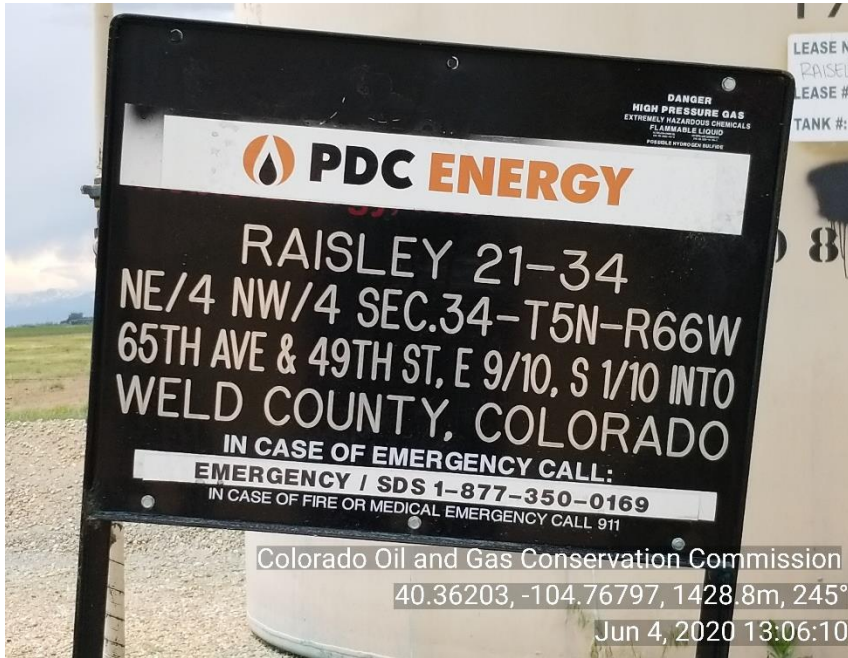

Inspection Photos  
Location Name: Raisley 21-34  
Location ID: 329009

Photo 1: Tank Battery Sign

Photo 2: Tank Battery

**Inspection Photos**  
**Location Name: Raisley 21-34**  
**Location ID: 329009**

**Photo 3: Wellhead**