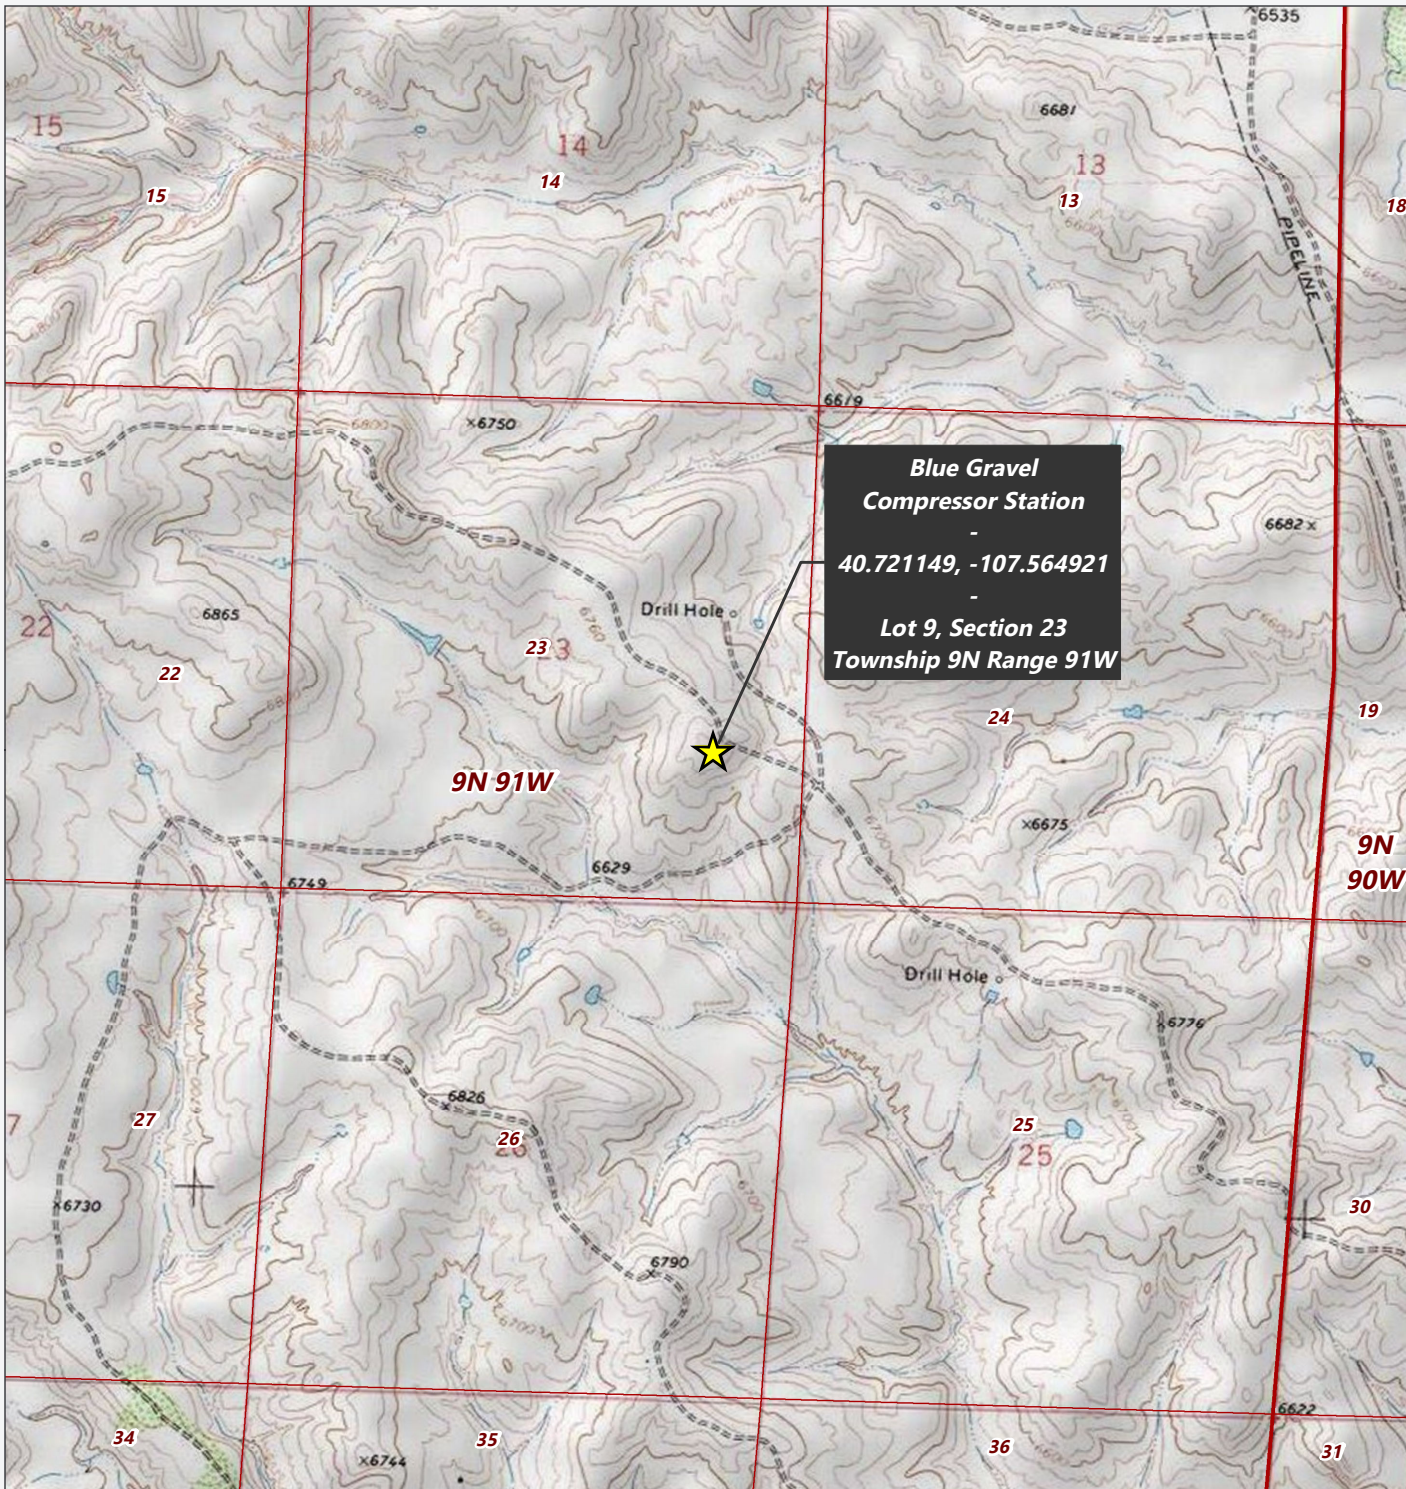

BLUE GRAVEL COMPRESSOR STATION

MUSTANG RESOURCES

LEGEND

- ★ Compressor Station Location
- Township/Range/Section Line

Disclaimer:

This product is for informational purposes and may not have been prepared for, or be suitable for legal, engineering, or surveying purposes. Users of this information should review or consult the primary data and information sources to ascertain the usability of the information. The maps are distributed "AS-IS" without warranties of any kind, either expressed or implied, including but not limited to warranties of suitability to a particular purpose or use.

SGM
118 W Sixth St, Suite 200
Glenwood Springs, CO 81601
970.384.9040
www.sgminc.com

Date: 6/3/2020
Location: 40.72114 -107.56492
Created By: SGM
Drawn By: JDF

SCALE: 1:24,000