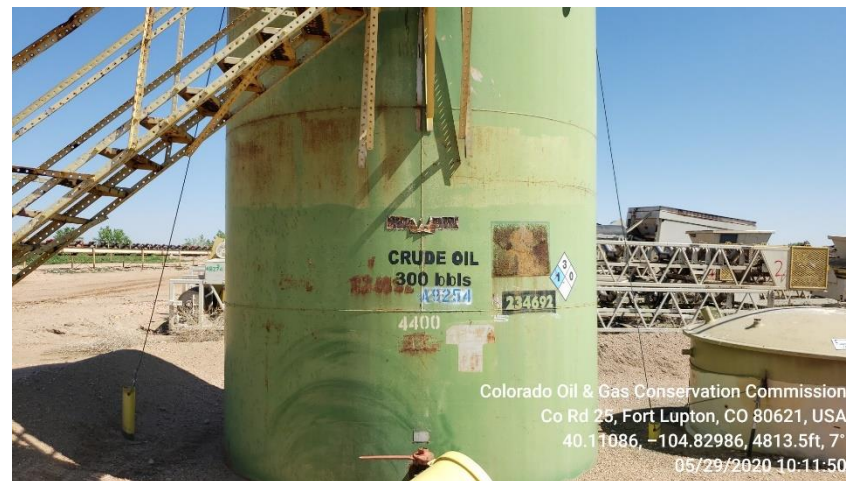

Inspection Photos
Location Name: Dita (JDitirro) 1
Location ID: 318141

Photo 1 PA wellsite facing East

Photo 2 PA wellsite facing South West

Inspection Photos
Location Name: Dita (JDitirro) 1
Location ID: 318141

Photo 3 gas meter run

Photo 4 Horizontal Heated Separator

Inspection Photos
Location Name: Dita (JDitirro) 1
Location ID: 318141

Photo 5 TB

Photo 6 TB missing sign no operator information, emergency number