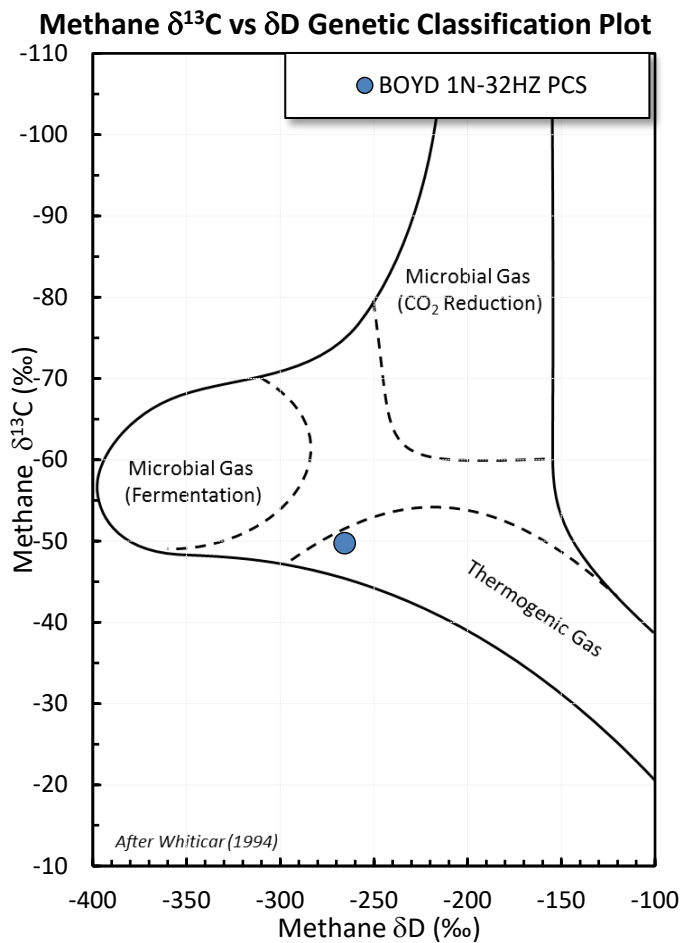

Stable Isotope Interpretive Plots

BOYD 1N-32HZ PCS

BOYD 1N-32HZ PCS