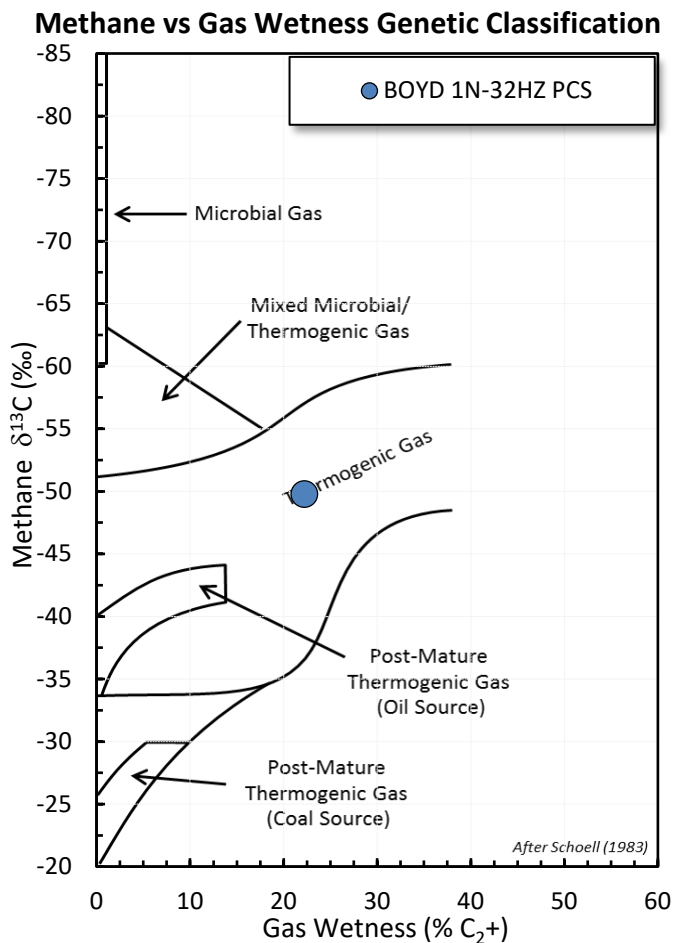

Stable Isotope Interpretive Plots

BOYD 1N-32HZ PCS

BOYD 1N-32HZ PCS