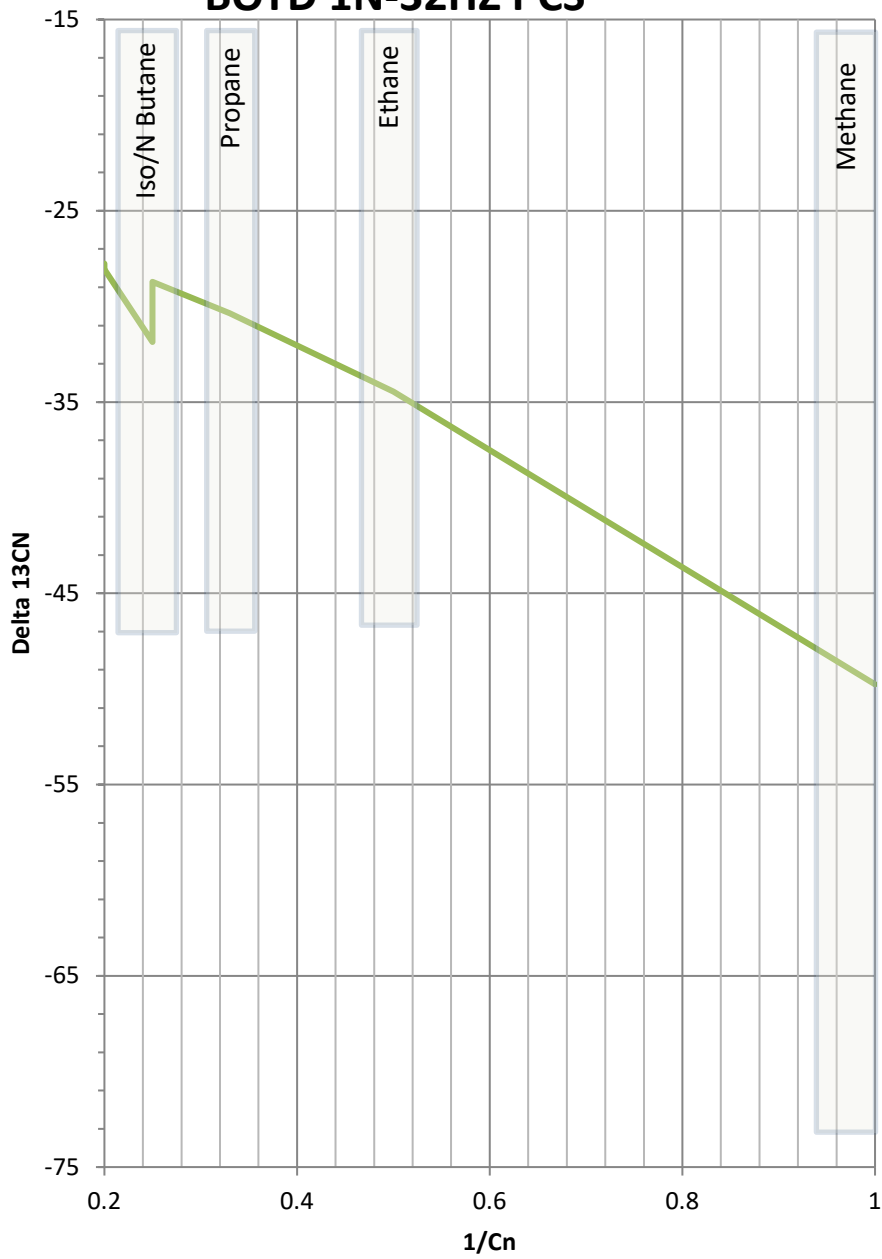

Stable Isotope Interpretive Plots

BOYD 1N-32HZ PCS

BOYD 1N-32HZ PCS