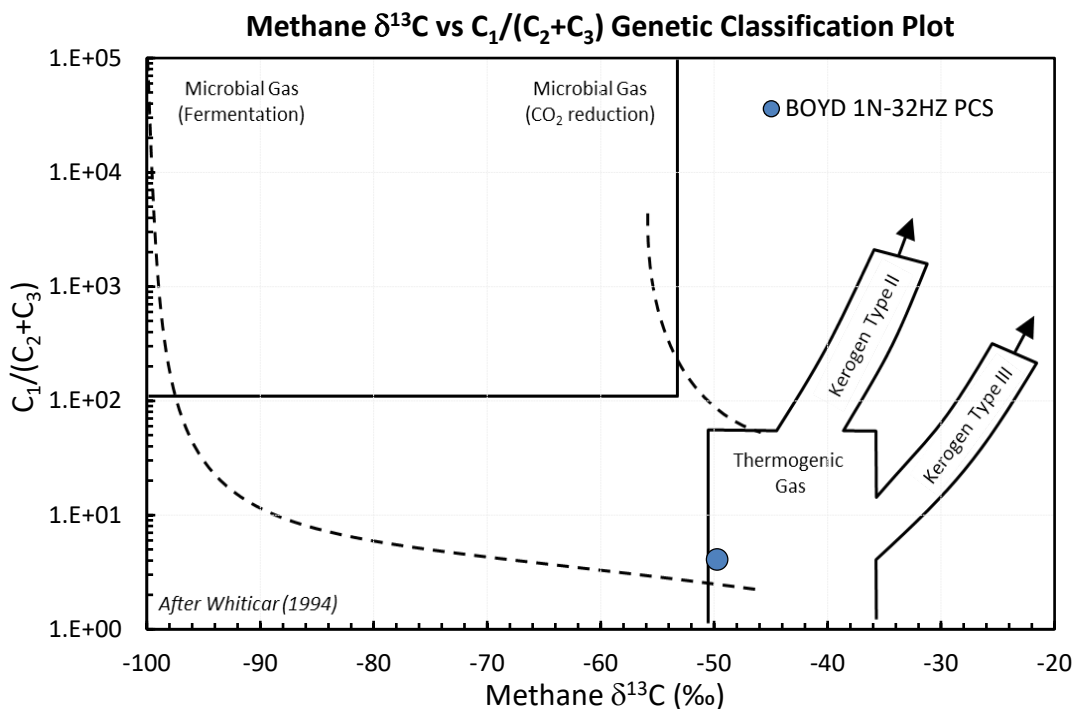

Stable Isotope Interpretive Plots

BOYD 1N-32HZ PCS

BOYD 1N-32HZ PCS