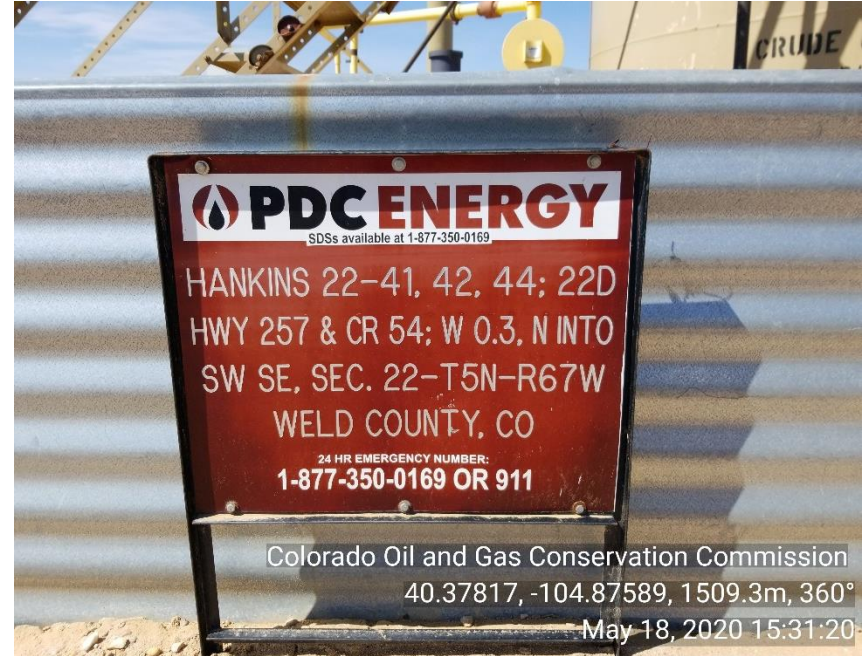

Inspection Photos
Location Name: Hankins 22D
API: 05-123-05172

Photo 1: Wellhead Sign

Photo 2: Wellhead

Inspection Photos
Location Name: Hankins 22D
API: 05-123-05172

Photo 3: Equipment removed

Photo 4: Tank Battery Sign

Inspection Photos
Location Name: Hankins 22D
API: 05-123-05172

Photo 5: Tank Battery

Photo 6: BBLs installed