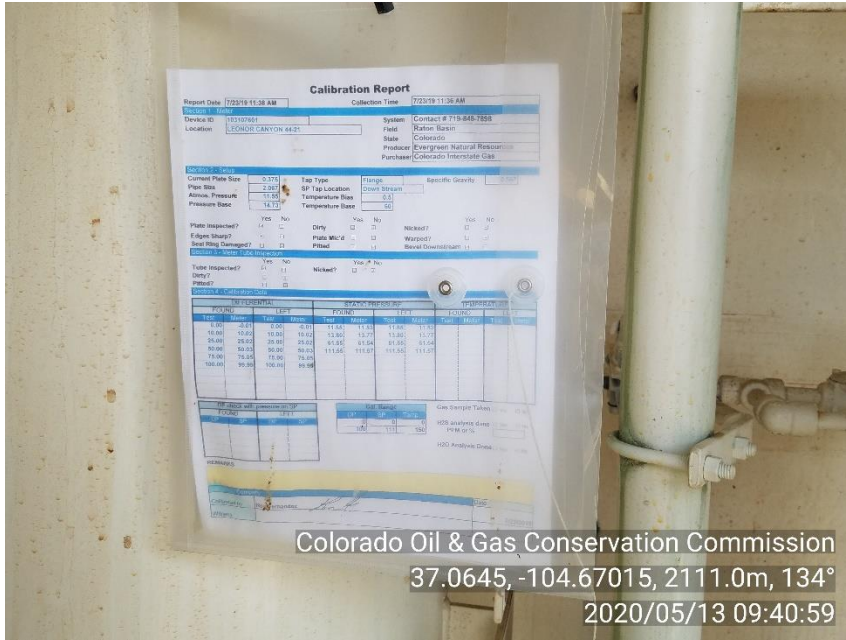

Inspection Photos

Location Name: LEONOR CANYON 44-21

API#: 05-071-07601

INSP. #: 695102790

PHOTO 1: LOCATION

PHOTO 2: WELL SIGN

Inspection Photos
Location Name: LEONOR CANYON 44-21
API#: 05-071-07601
INSP. #: 695102790

PHOTO 3: GAS METER CAL. REPORT