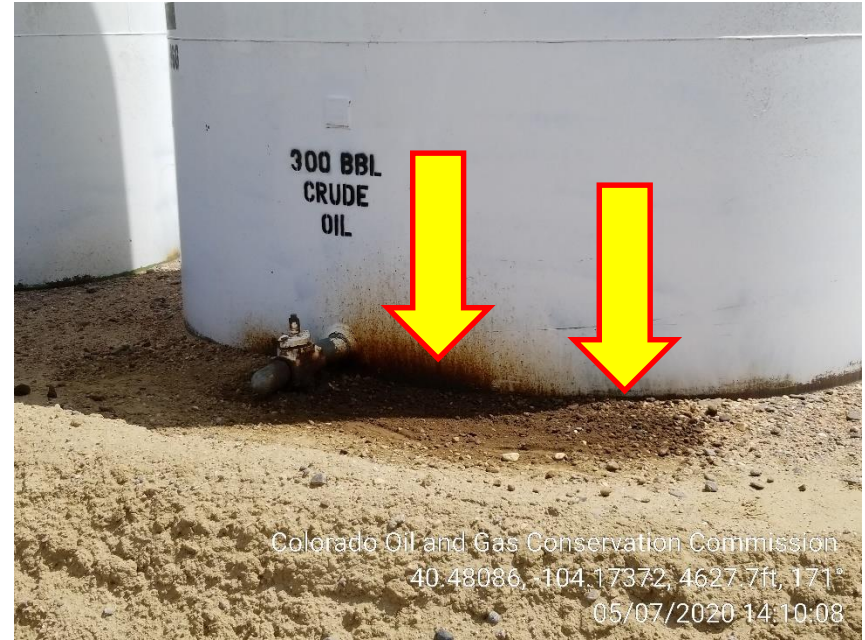

Inspection Photos
Location Name: Behring 23-7
Location ID: 332096

Photo 1 – Wellhead

Photo 2 – Wellhead Sign

Inspection Photos
Location Name: Behring 23-7
Location ID: 332096

Photo 3 – Tank Battery

Photo 4 – Stained Soil at West Crude Oil Tank