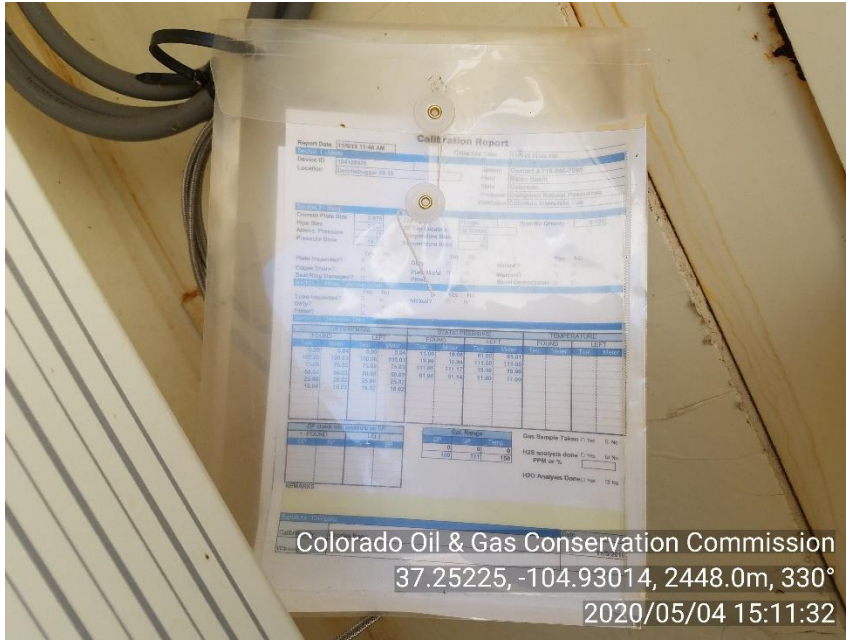

Inspection Photos
Location Name: DOODLEBUGGER 24-18
API#: 05-071-08426
INSP. #: 695102784

PHOTO 1: LOCATION

PHOTO 2: WELL SIGN

Inspection Photos
Location Name: DOODLEBUGGER 24-18
API#: 05-071-08426
INSP. #: 695102784

PHOTO 3: GAS METER CAL. REPORT