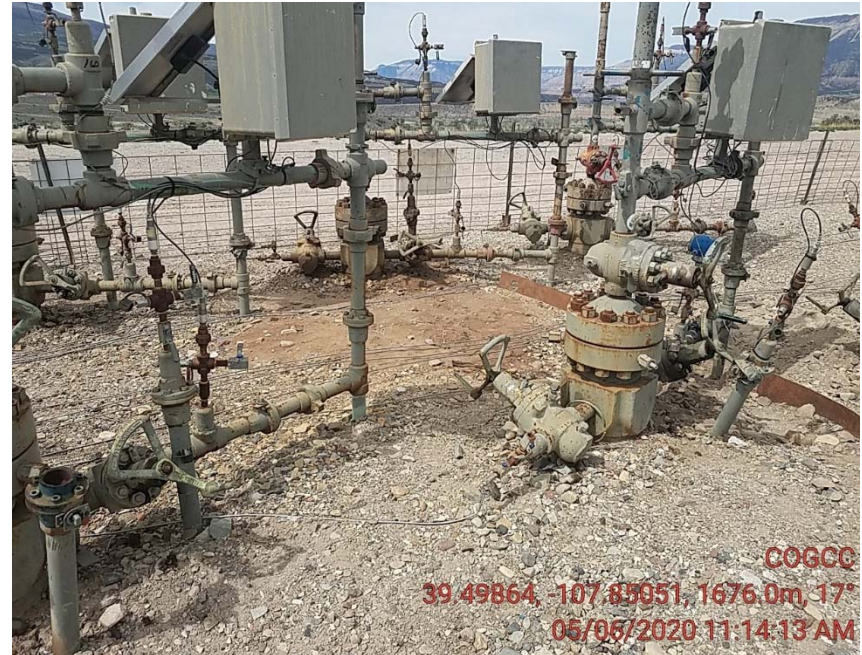

TEP

RWF 32-26

Location # 335490

location

location

TEP
RWF 32-26
Location # 335490

COGCC
39.49918, -107.85093, 1676.0m, 147°
05/06/2020 11:15:41 AM

location

COGCC
39.49864, -107.85051, 1676.0m, 17°
05/06/2020 11:14:13 AM

location