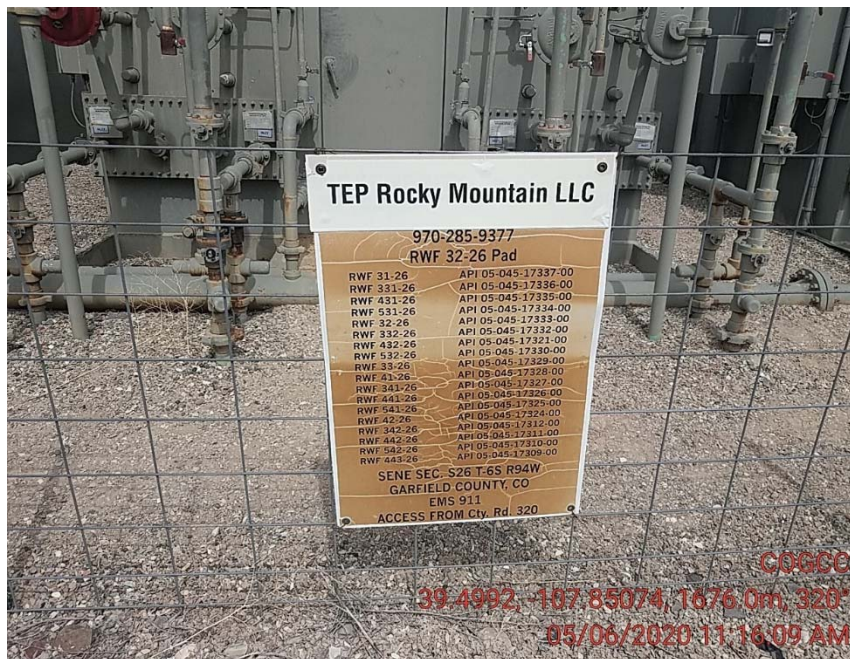

TEP

RWF 32-26

Location # 335490

location

location

TEP
RWF 32-26
Location # 335490

COGCC
39.49918, -107.85093, 1676.0m, 147°
05/06/2020 11:15:41 AM

location

COGCC
39.49864, -107.85051, 1676.0m, 17°
05/06/2020 11:14:13 AM

location