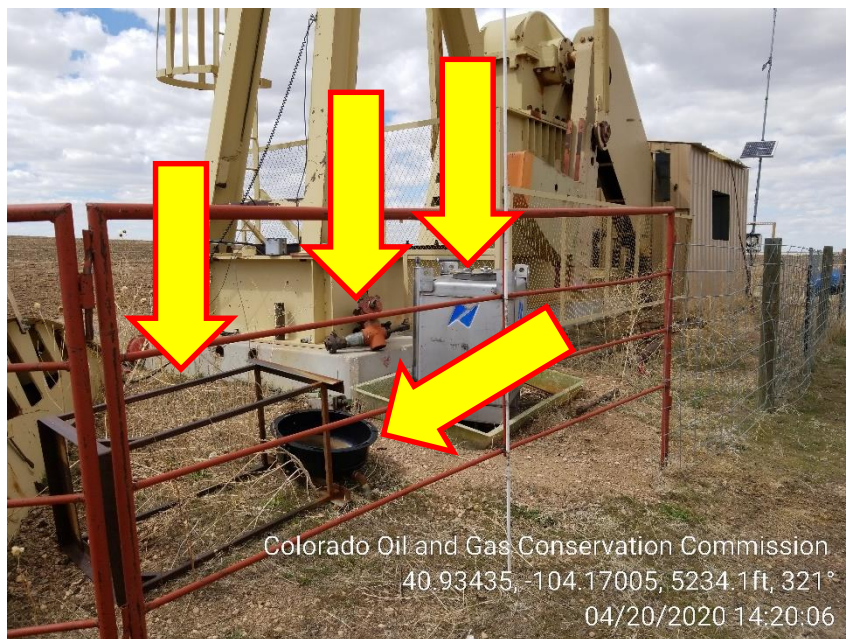

Inspection Photos
Location Name: Purcell PC GK 11-10
Location ID: 419904

Photo 1 – Pumping Unit

Photo 2 – Unmarked Risers, Unused Wellhead parts

Inspection Photos
Location Name: Purcell PC GK 11-10
Location ID: 419904