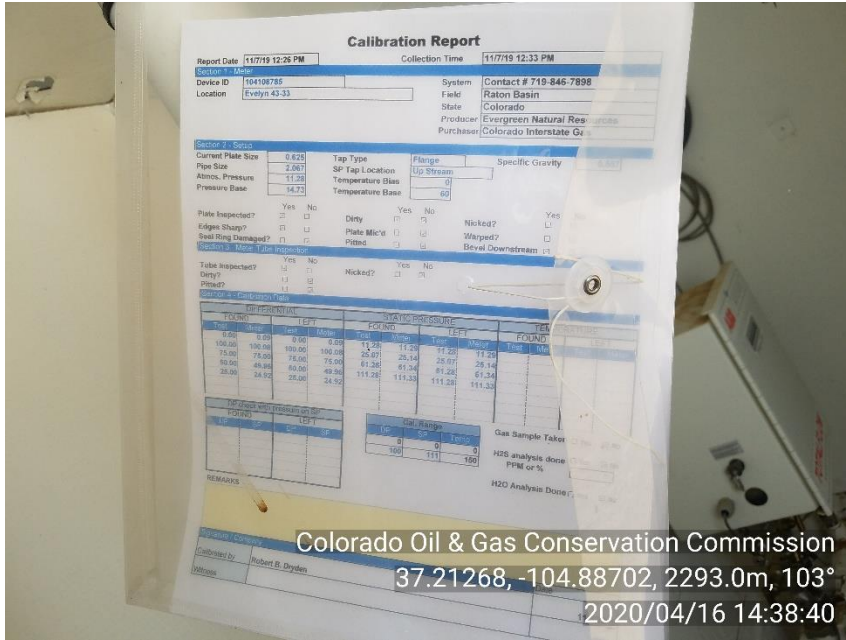

Inspection Photos
Location Name: EVELYN 43-33
API#: 05-071-08785
INSP. #: 695102650

Colorado Oil & Gas Conservation Commission
37.2124, -104.88692, 2278.0m, 280°
2020/04/16 14:37:49

Colorado Oil & Gas Conservation Commission
37.21268, -104.88697, 2287.0m, 355°
2020/04/16 14:38:22

PHOTO 1: LOCATION

PHOTO 2: WELL SIGN

Inspection Photos
Location Name: EVELYN 43-33
API#: 05-071-08785
INSP. #: 695102650

PHOTO 3: GAS METER CAL. REPORT