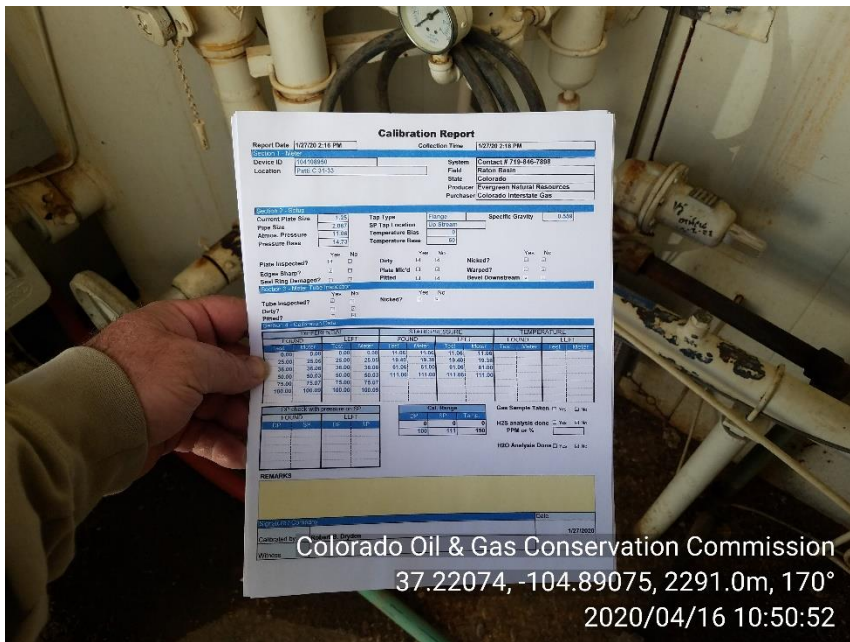

Inspection Photos
Location Name: PATTI C 31-33
API#: 05-071-08950
INSP. #: 695102630

PHOTO 1: LOCATION

PHOTO 2: WELL SIGN

Inspection Photos
Location Name: PATTI C 31-33
API#: 05-071-08950
INSP. #: 695102630

Colorado Oil & Gas Conservation Commission
 37.22074, -104.89075, 2291.0m, 170°
 2020/04/16 10:50:52

PHOTO 3: GAS METER CAL. REPORT