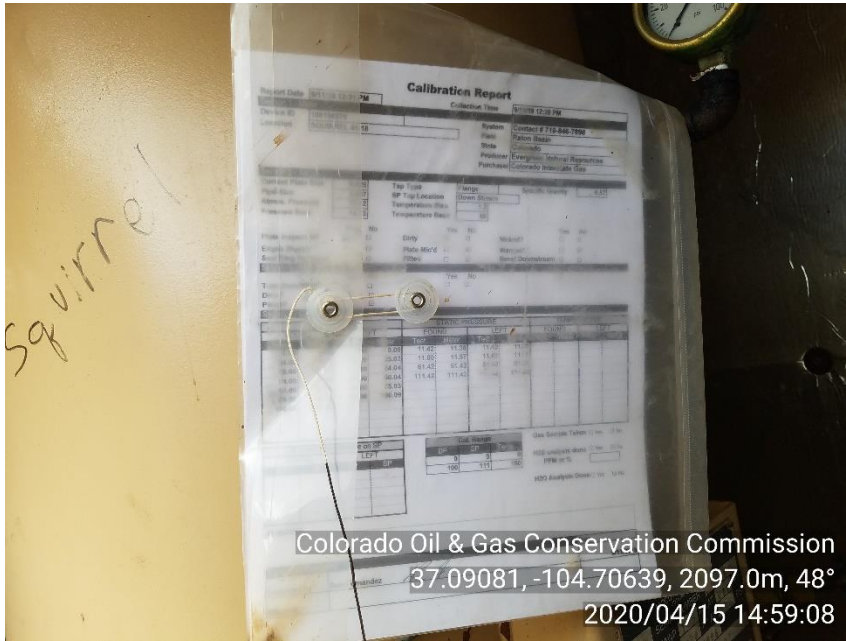

Inspection Photos

Location Name: SQUIRREL 41-18 FOLLOWUP

API#: 05-071-06576

INSP. #: 695102626

Colorado Oil & Gas Conservation Commission
37.0907, -104.70651, 2102.0m, 326°
2020/04/15 14:57:52

Colorado Oil & Gas Conservation Commission
37.09077, -104.70629, 2082.0m, 83°
2020/04/15 14:58:52

PHOTO 1: LOCATION

PHOTO 2: WELL SIGN

Inspection Photos
Location Name: SQUIRREL 41-18 FOLLOWUP
API#: 05-071-06576
INSP. #: 695102626

PHOTO 3: GAS METER CAL. REPORT.