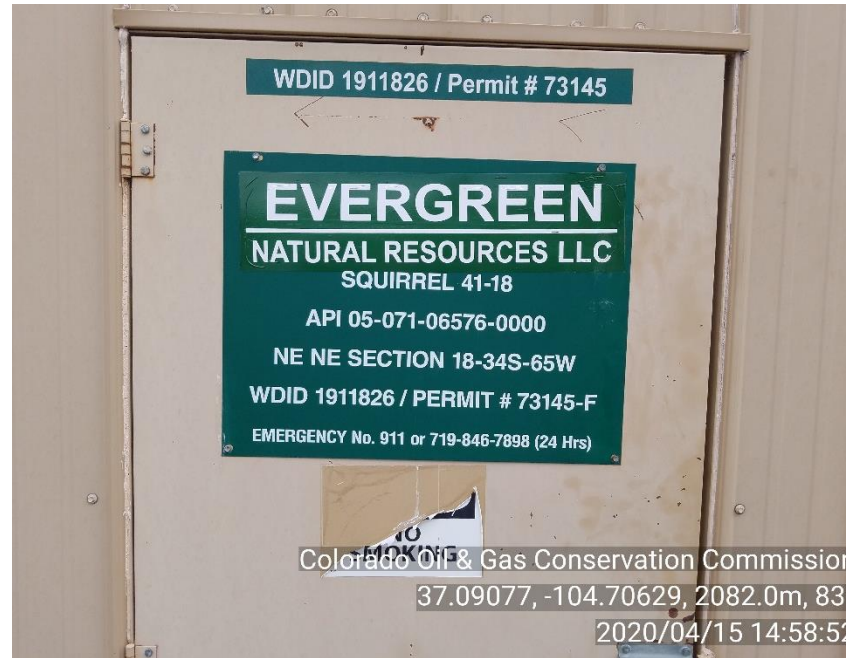

Inspection Photos

Location Name: SQUIRREL 41-18 FOLLOWUP

API#: 05-071-06576

INSP. #: 695102626

Colorado Oil & Gas Conservation Commission
37.0907, -104.70651, 2102.0m, 326°
2020/04/15 14:57:52

Colorado Oil & Gas Conservation Commission
37.09077, -104.70629, 2082.0m, 83°
2020/04/15 14:58:52

PHOTO 1: LOCATION

PHOTO 2: WELL SIGN

Inspection Photos
Location Name: SQUIRREL 41-18 FOLLOWUP
API#: 05-071-06576
INSP. #: 695102626

PHOTO 3: GAS METER CAL. REPORT.