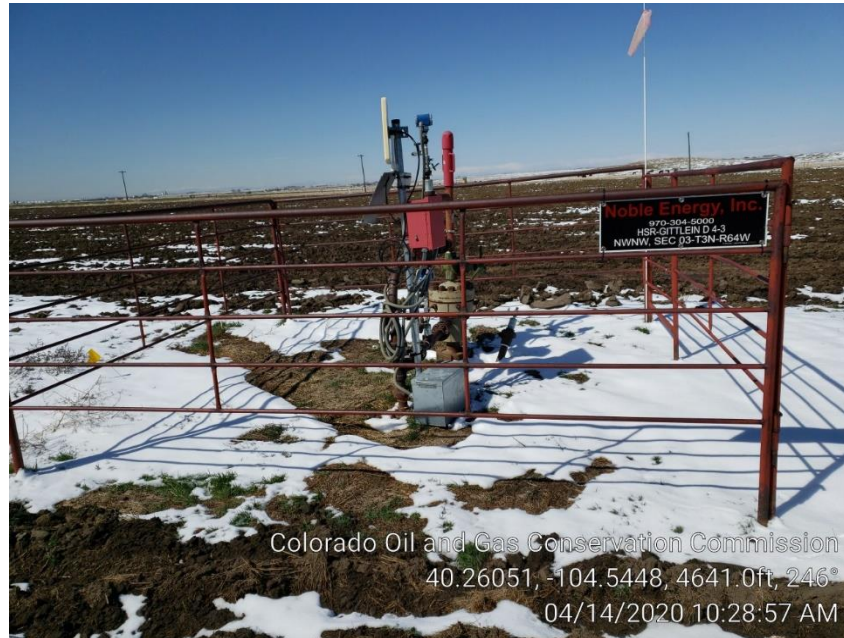

Inspection Photos
Location Name: HSR- Gittlein D 4-3
Location ID: 330098

Well & Sign