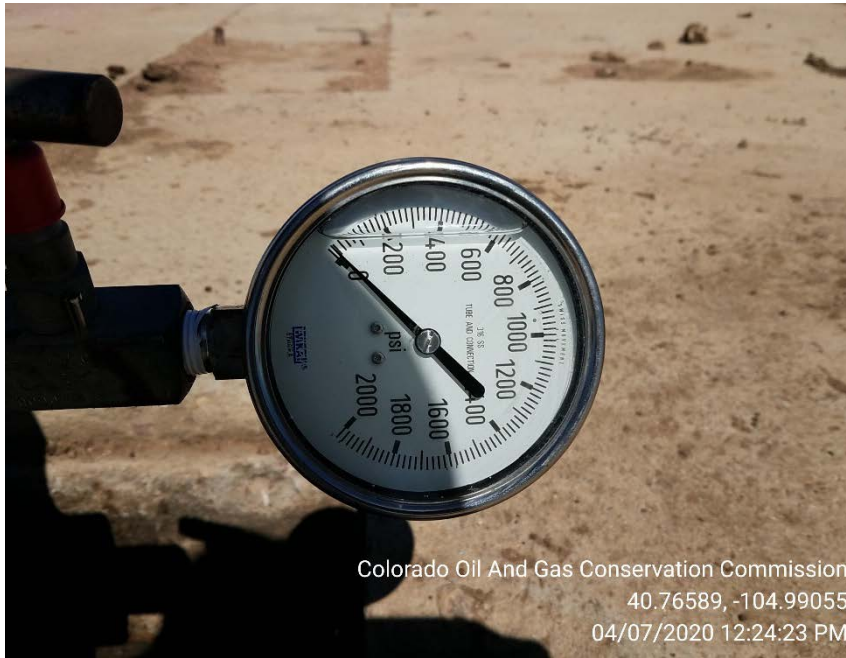

Inspection Photos
Location Name: MSSU Gault Piatt 20-3
Location ID: 307072

Wellhead sign

Wellhead

Inspection Photos
Location Name: MSSU Gault Piatt 20-3
Location ID: 307072

Initial casing pressure

5 minute casing pressure

Inspection Photos
Location Name: MSSU Gault Piatt 20-3
Location ID: 307072

10 minute casing pressure

15 minute casing pressure