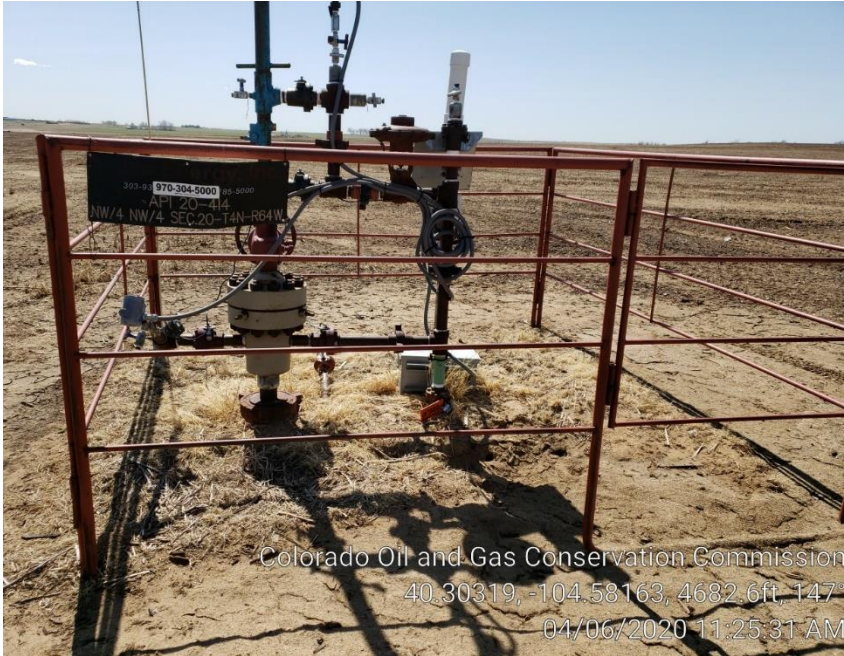

Inspection Photos
Location Name:
AGRICULTURAL PRODUCTS INC #20-414
Location ID: 329828

Photo #1 Well & Sign

Photo #2 Variance Tag

Inspection Photos
Location Name:
AGRICULTURAL PRODUCTS INC #20-414
Location ID: 329828

Photo #3 Tank Battery

Photo #4 Separator, ECD & Meter Run