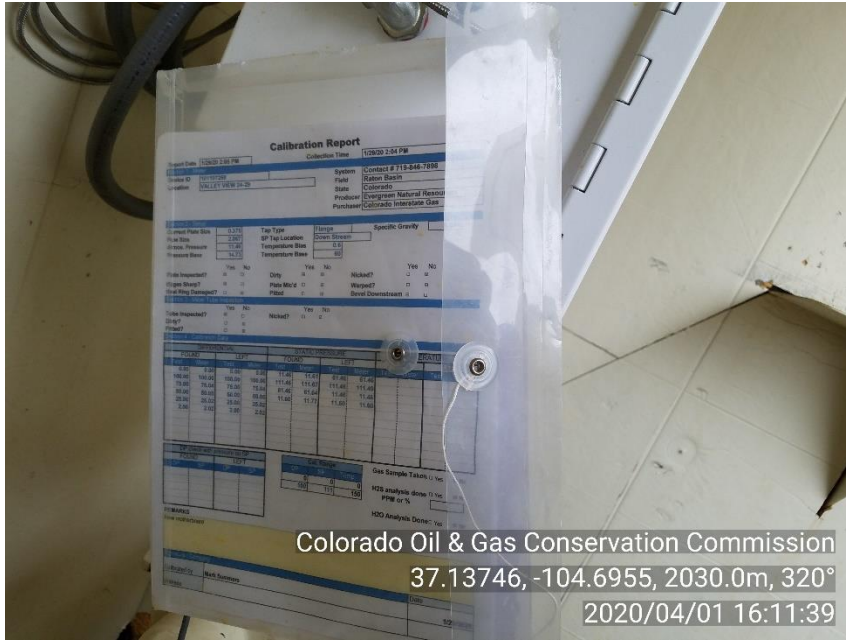

Inspection Photos
Location Name: VALLEY VIEW 24-29
API#: 05-071-07268
INSP. #: 695102505

Colorado Oil & Gas Conservation Commission
37.13758, -104.69556, 2027.0m, 142°
2020/04/01 16:11:06

Colorado Oil & Gas Conservation Commission
37.13745, -104.6955, 2025.0m, 38°
2020/04/01 16:11:21

PHOTO 1: LOCATION

PHOTO 2: WELL SIGN

Inspection Photos
Location Name: VALLEY VIEW 24-29
API#: 05-071-07268
INSP. #: 695102505

PHOTO 3: GAS METER CAL. REPORT